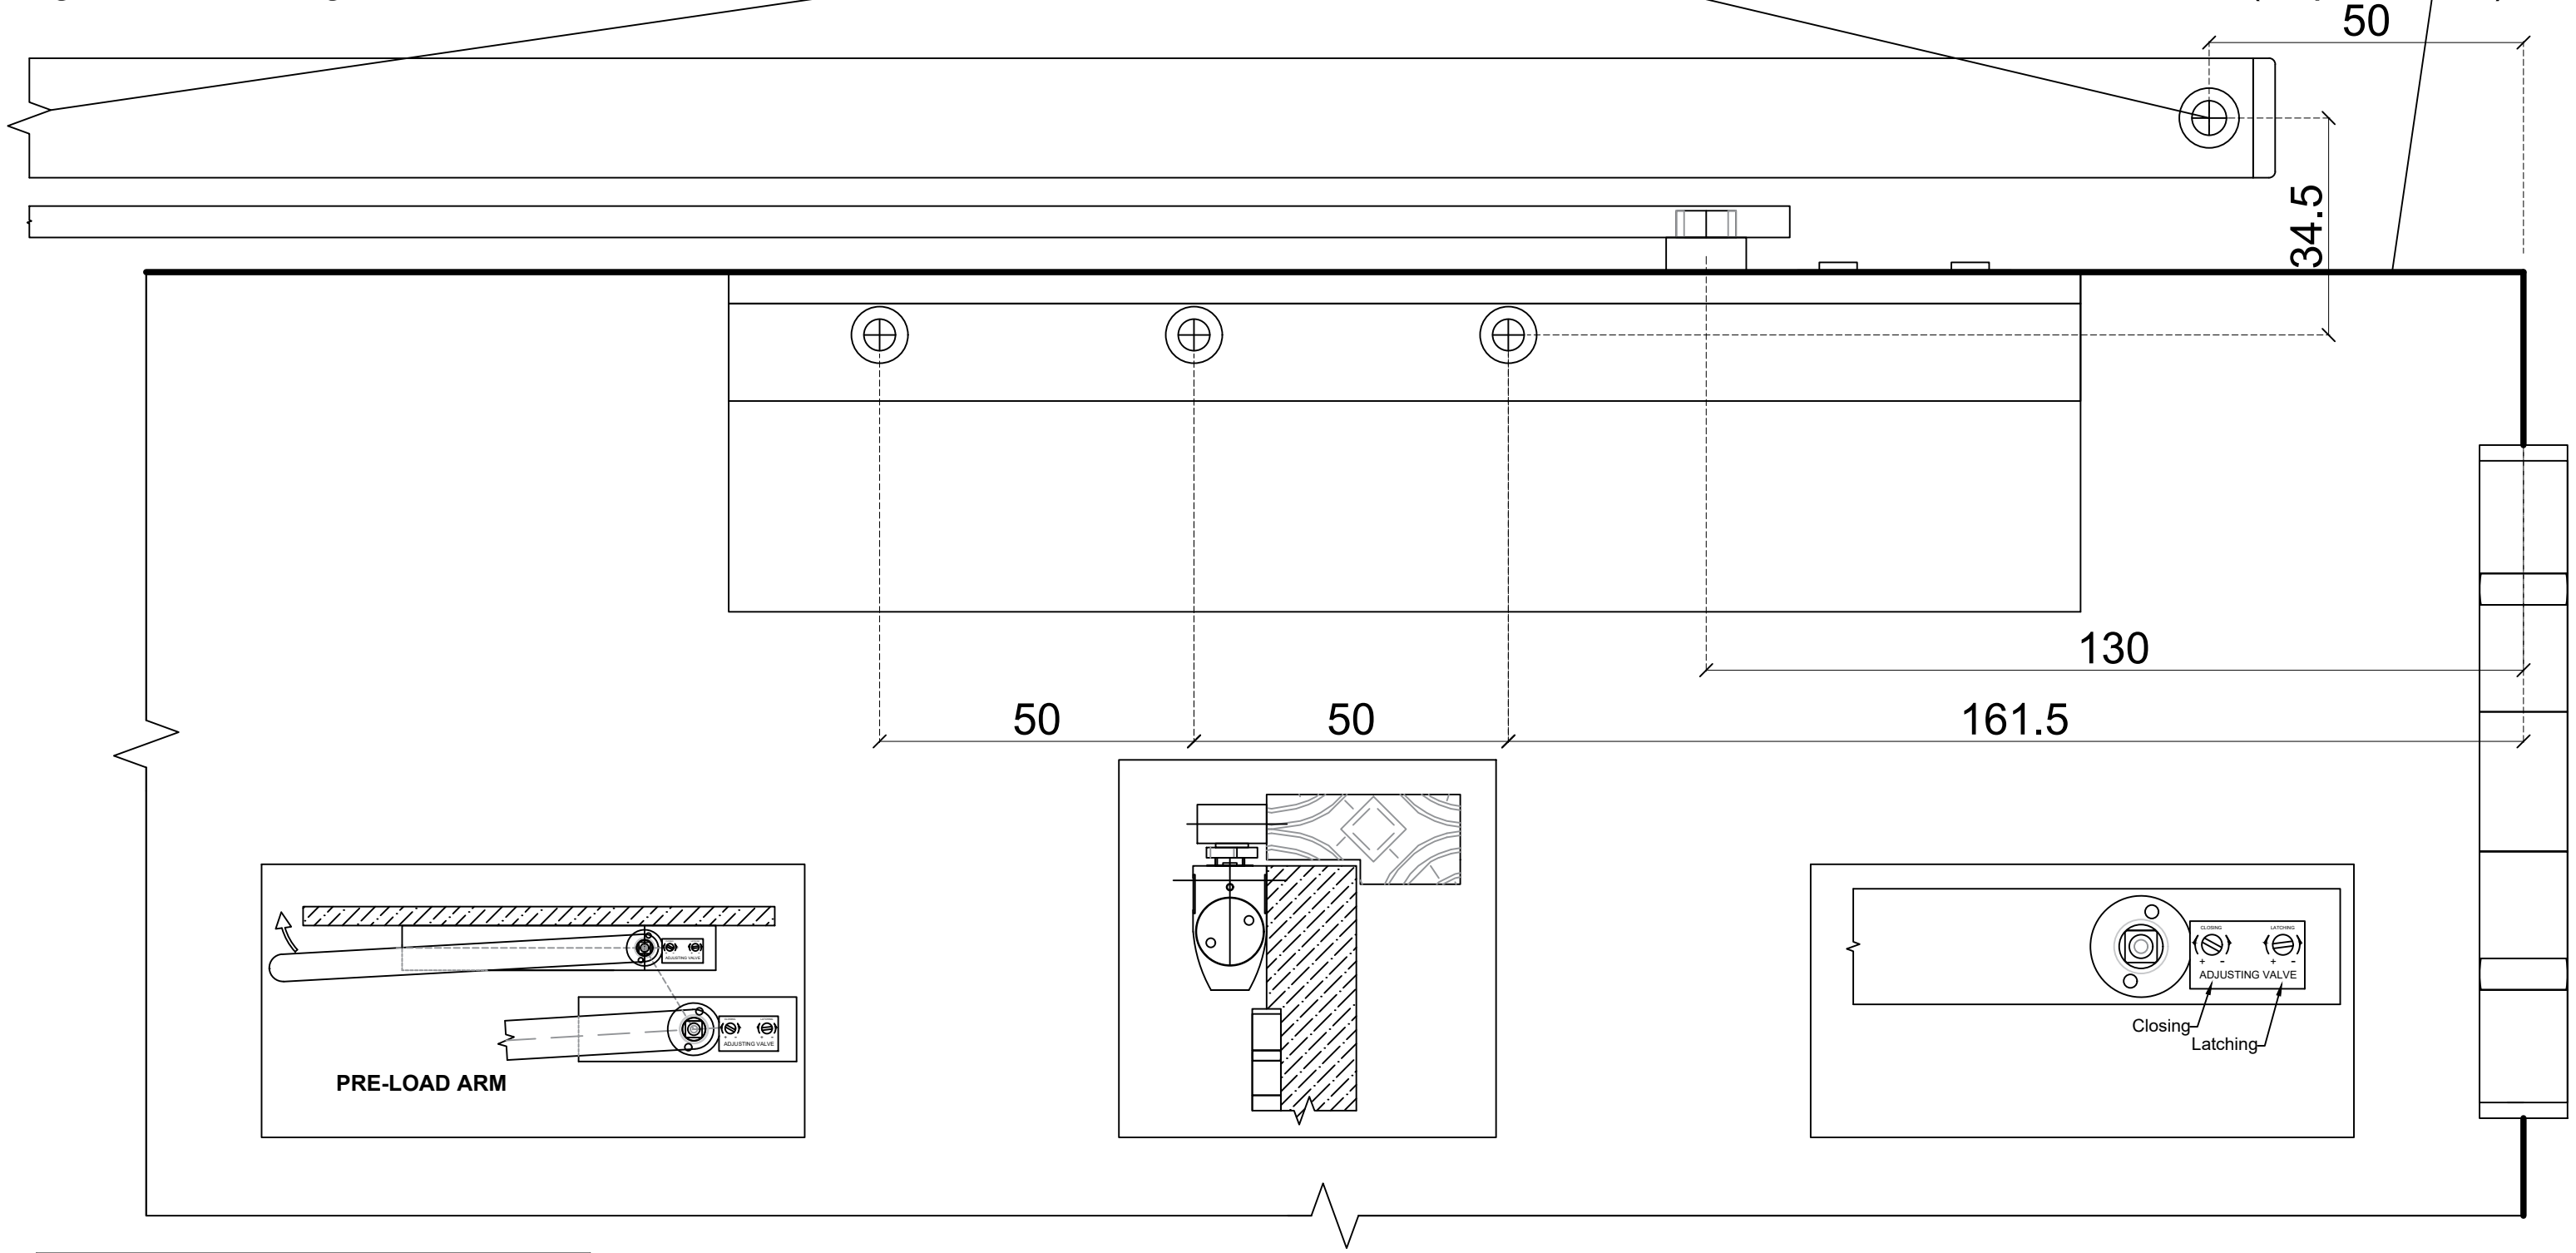

TS6-224
Right Hand Hung.

446mm to Next Fixing Point.

Fold Line Here.
(Top of Door)

2-4 Model		
N° of Turns	Direction	Size
*0	-	2
4	C	3
10	C	4

EN1154		
Door Closer Power Size	Recommended Door Leaf Width Max mm	Test Door Mass (Kg)
1	750mm	20 Kg
2	850mm	40 Kg
3	950mm	60 Kg
4	1100mm	80 Kg
5	1250mm	100 Kg
6	1400mm	120 Kg

	Boss Door Controls Ltd 3 & 4 Rutherford Square Brucefield Industry Park LIVINGSTON, West Lothian EH54 9BU, United Kingdom	BOSS TS6.224
		2019
1121-CPR-AD5453	EN 1154:1996/A1:2002/AC:2006	3 8 2/4 1 1 3