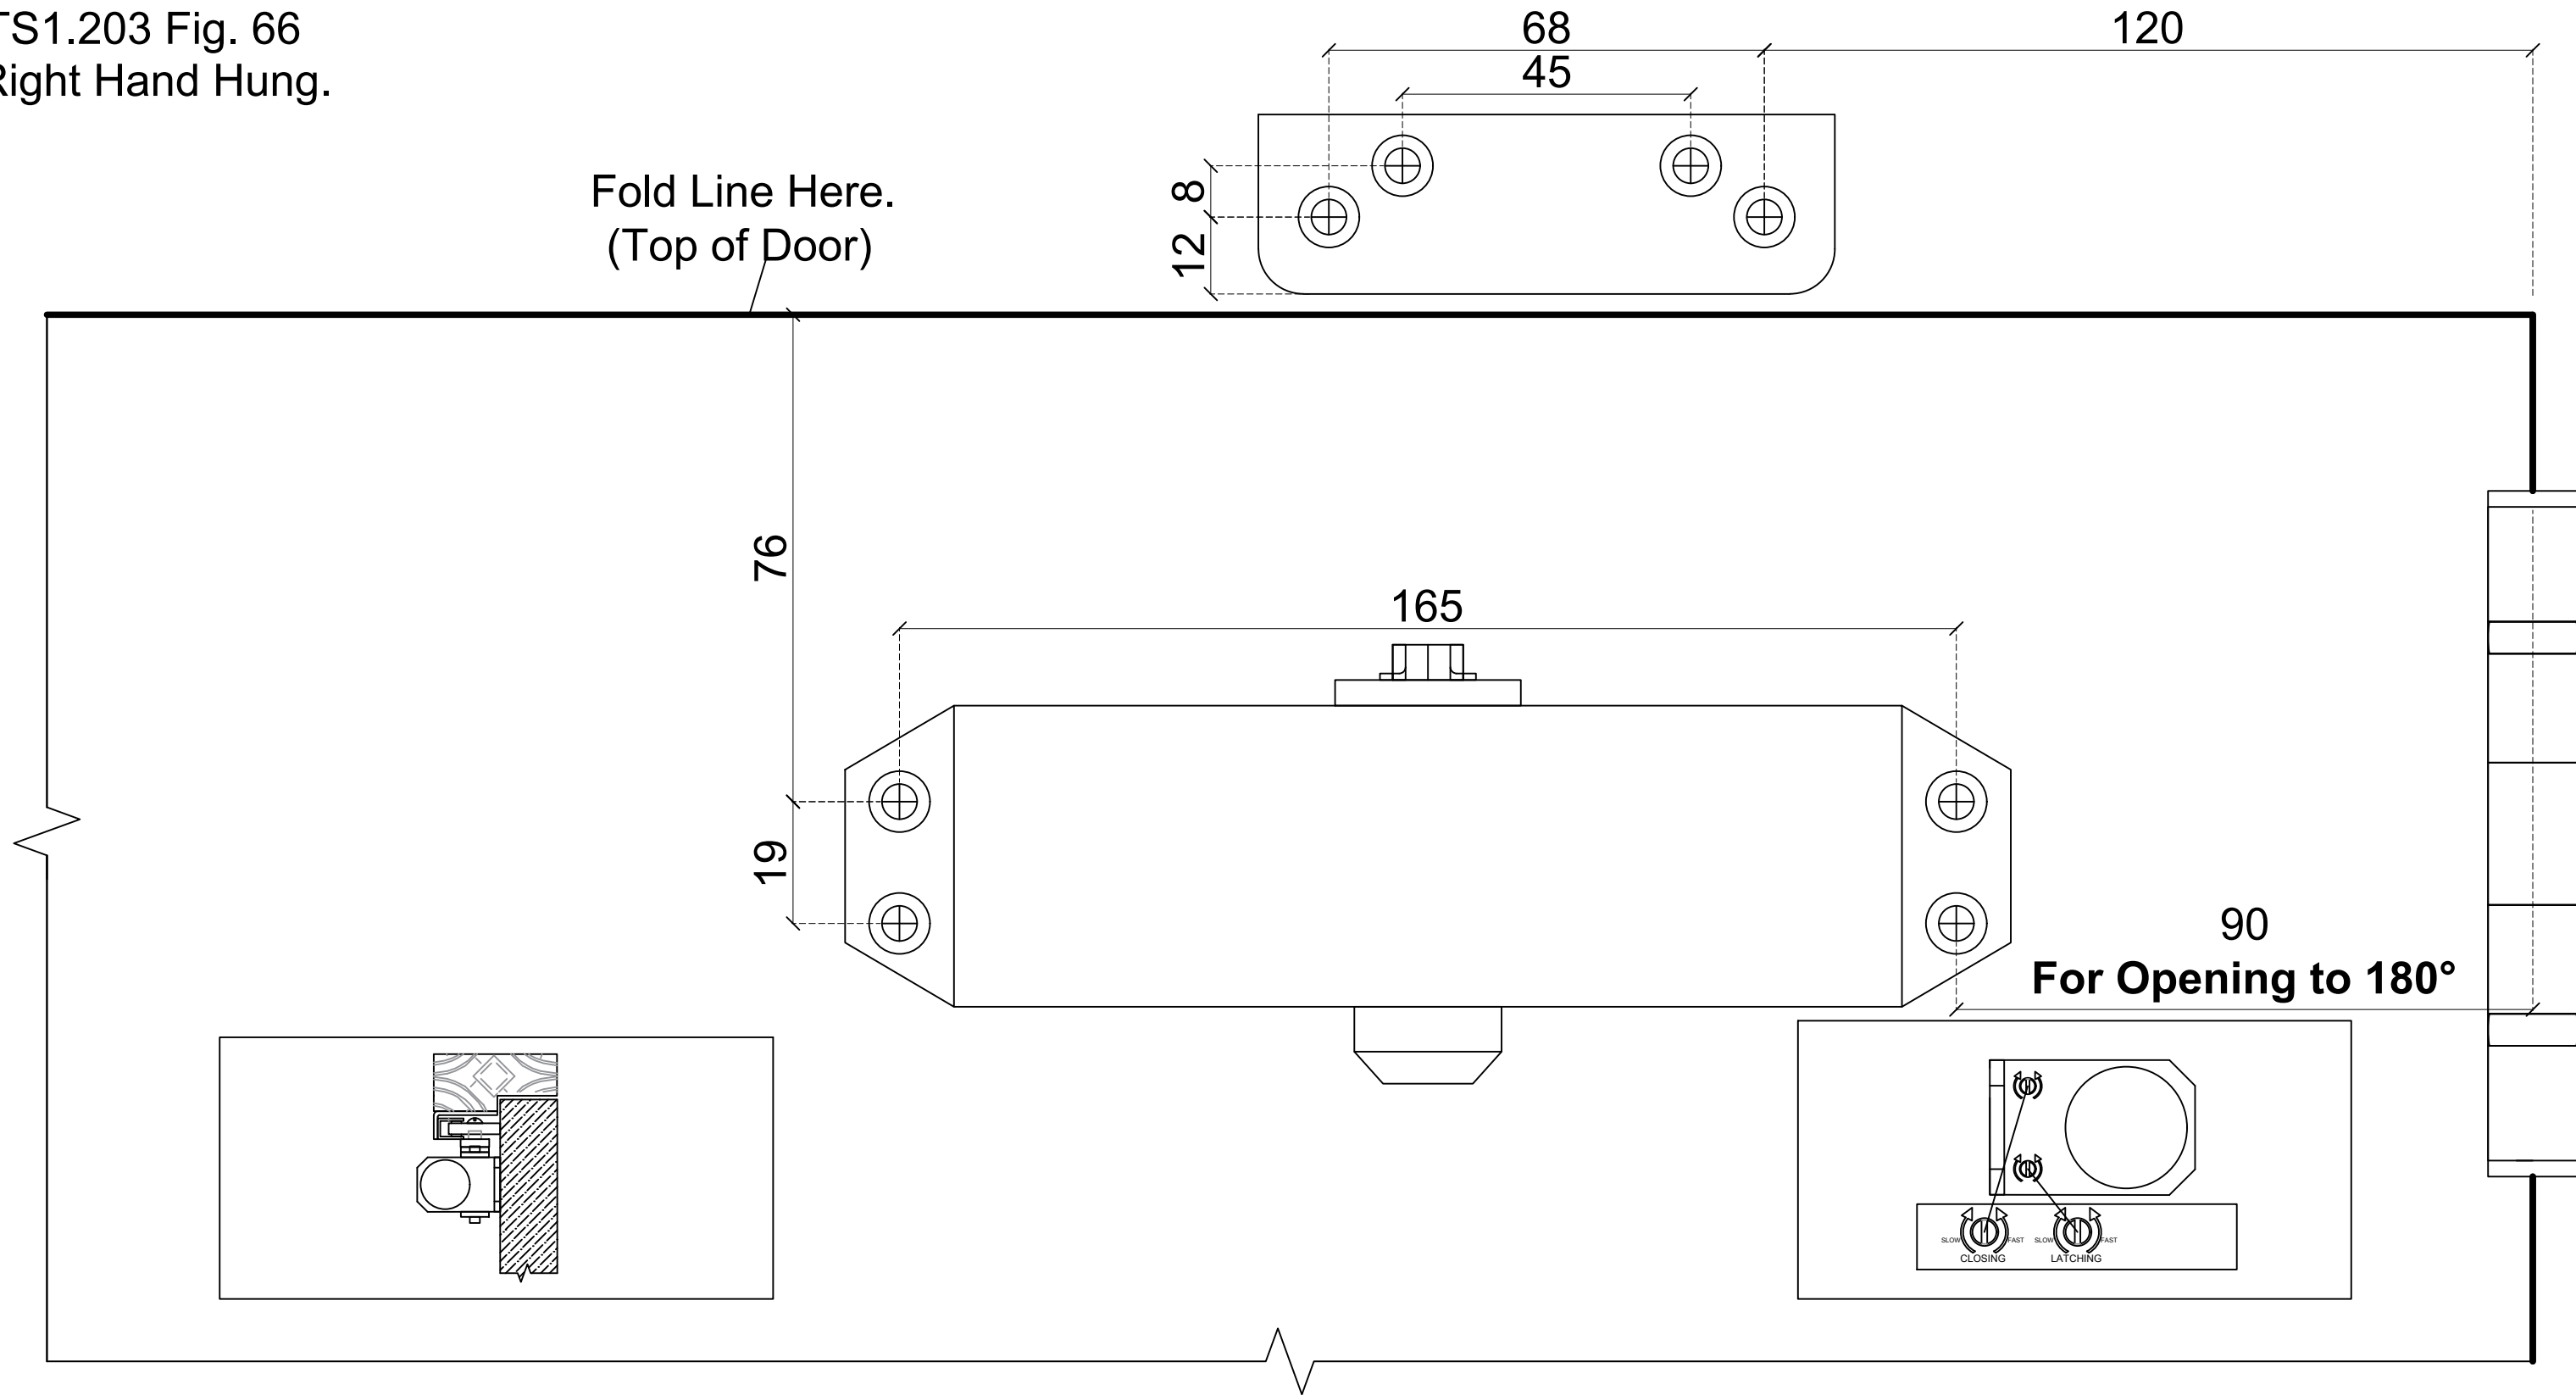

EN1154		
Door Closer Power Size	Recommended Door Leaf Width Max mm	Test Door Mass (Kg)
1	750mm	20 Kg
2	850mm	40 Kg
3	950mm	60 Kg
4	1100mm	80 Kg
5	1250mm	100 Kg
6	1400mm	120 Kg

TS1.203 Fig. 66
Right Hand Hung.

EN1154		
Door Closer Power Size	Recommended Door Leaf Width Max mm	Test Door Mass (Kg)
1	750mm	20 Kg
2	850mm	40 Kg
3	950mm	60 Kg
4	1100mm	80 Kg
5	1250mm	100 Kg
6	1400mm	120 Kg