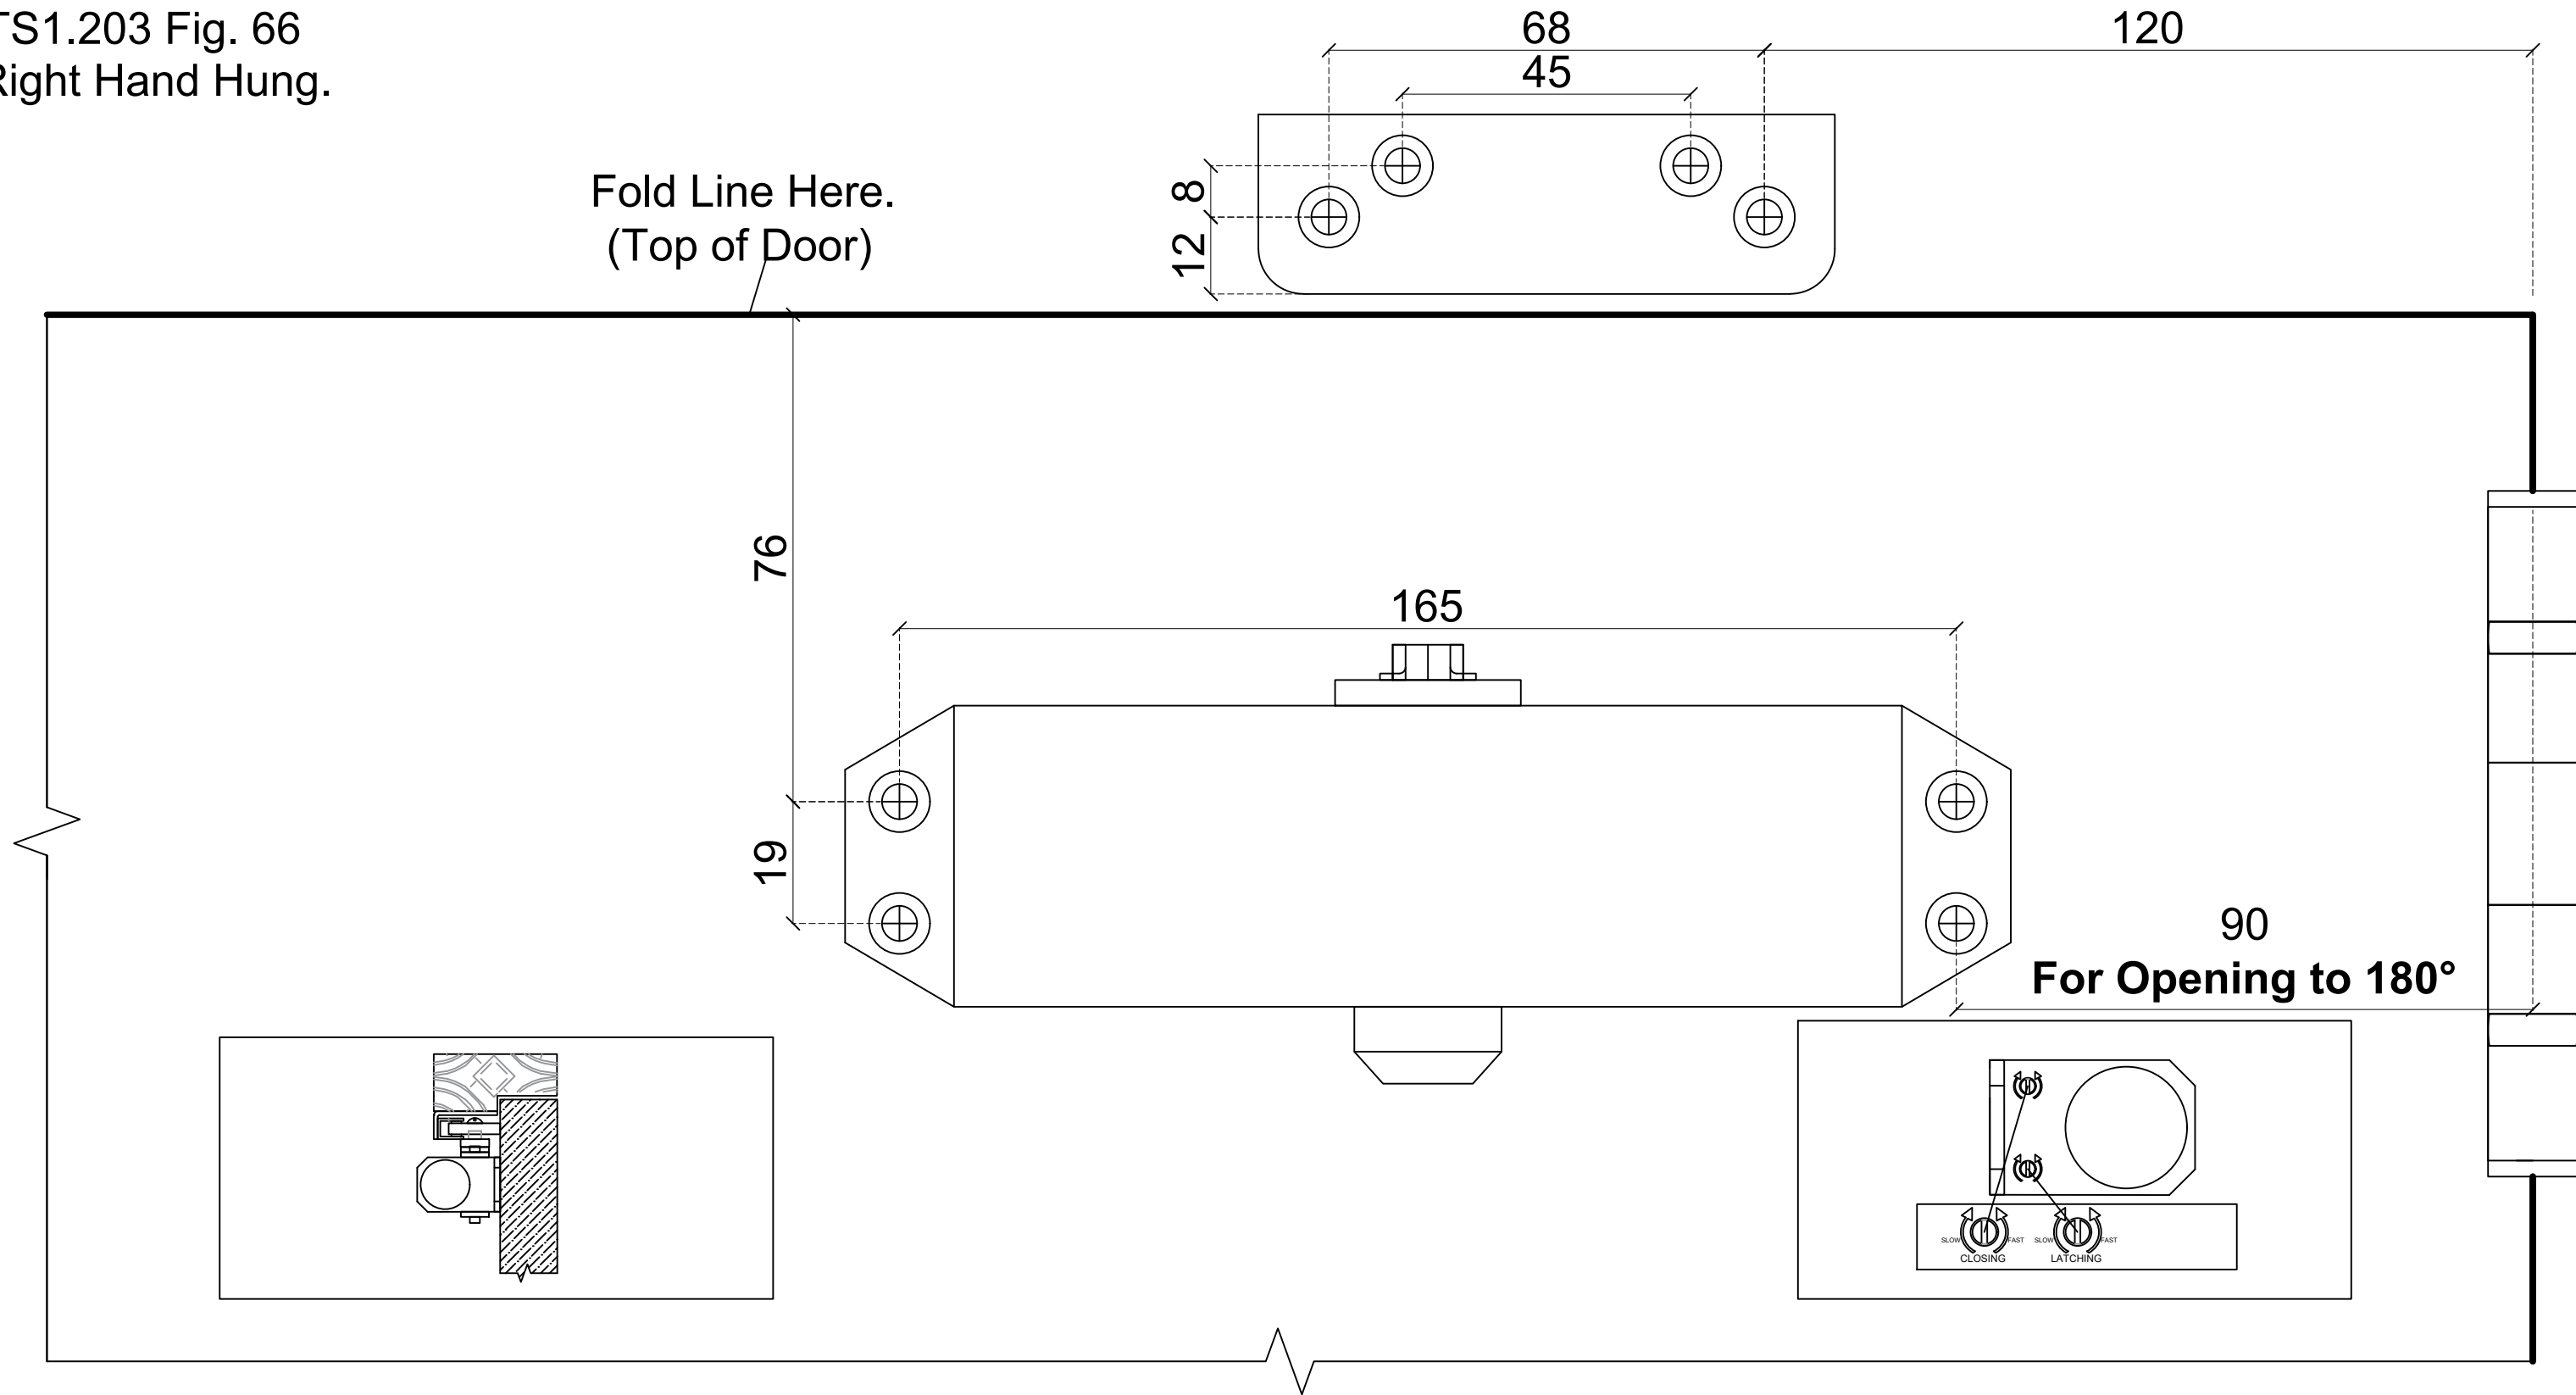

EN1154		
Door Closer Power Size	Recommended Door Leaf Width Max mm	Test Door Mass (Kg)
1	750mm	20 Kg
2	850mm	40 Kg
3	950mm	60 Kg
4	1100mm	80 Kg
5	1250mm	100 Kg
6	1400mm	120 Kg

TS1.203 Fig. 66
Right Hand Hung.

EN1154		
Door Closer Power Size	Recommended Door Leaf Width Max mm	Test Door Mass (Kg)
1	750mm	20 Kg
2	850mm	40 Kg
3	950mm	60 Kg
4	1100mm	80 Kg
5	1250mm	100 Kg
6	1400mm	120 Kg

 NOT FIRE RATED
IN THIS APPLICATION