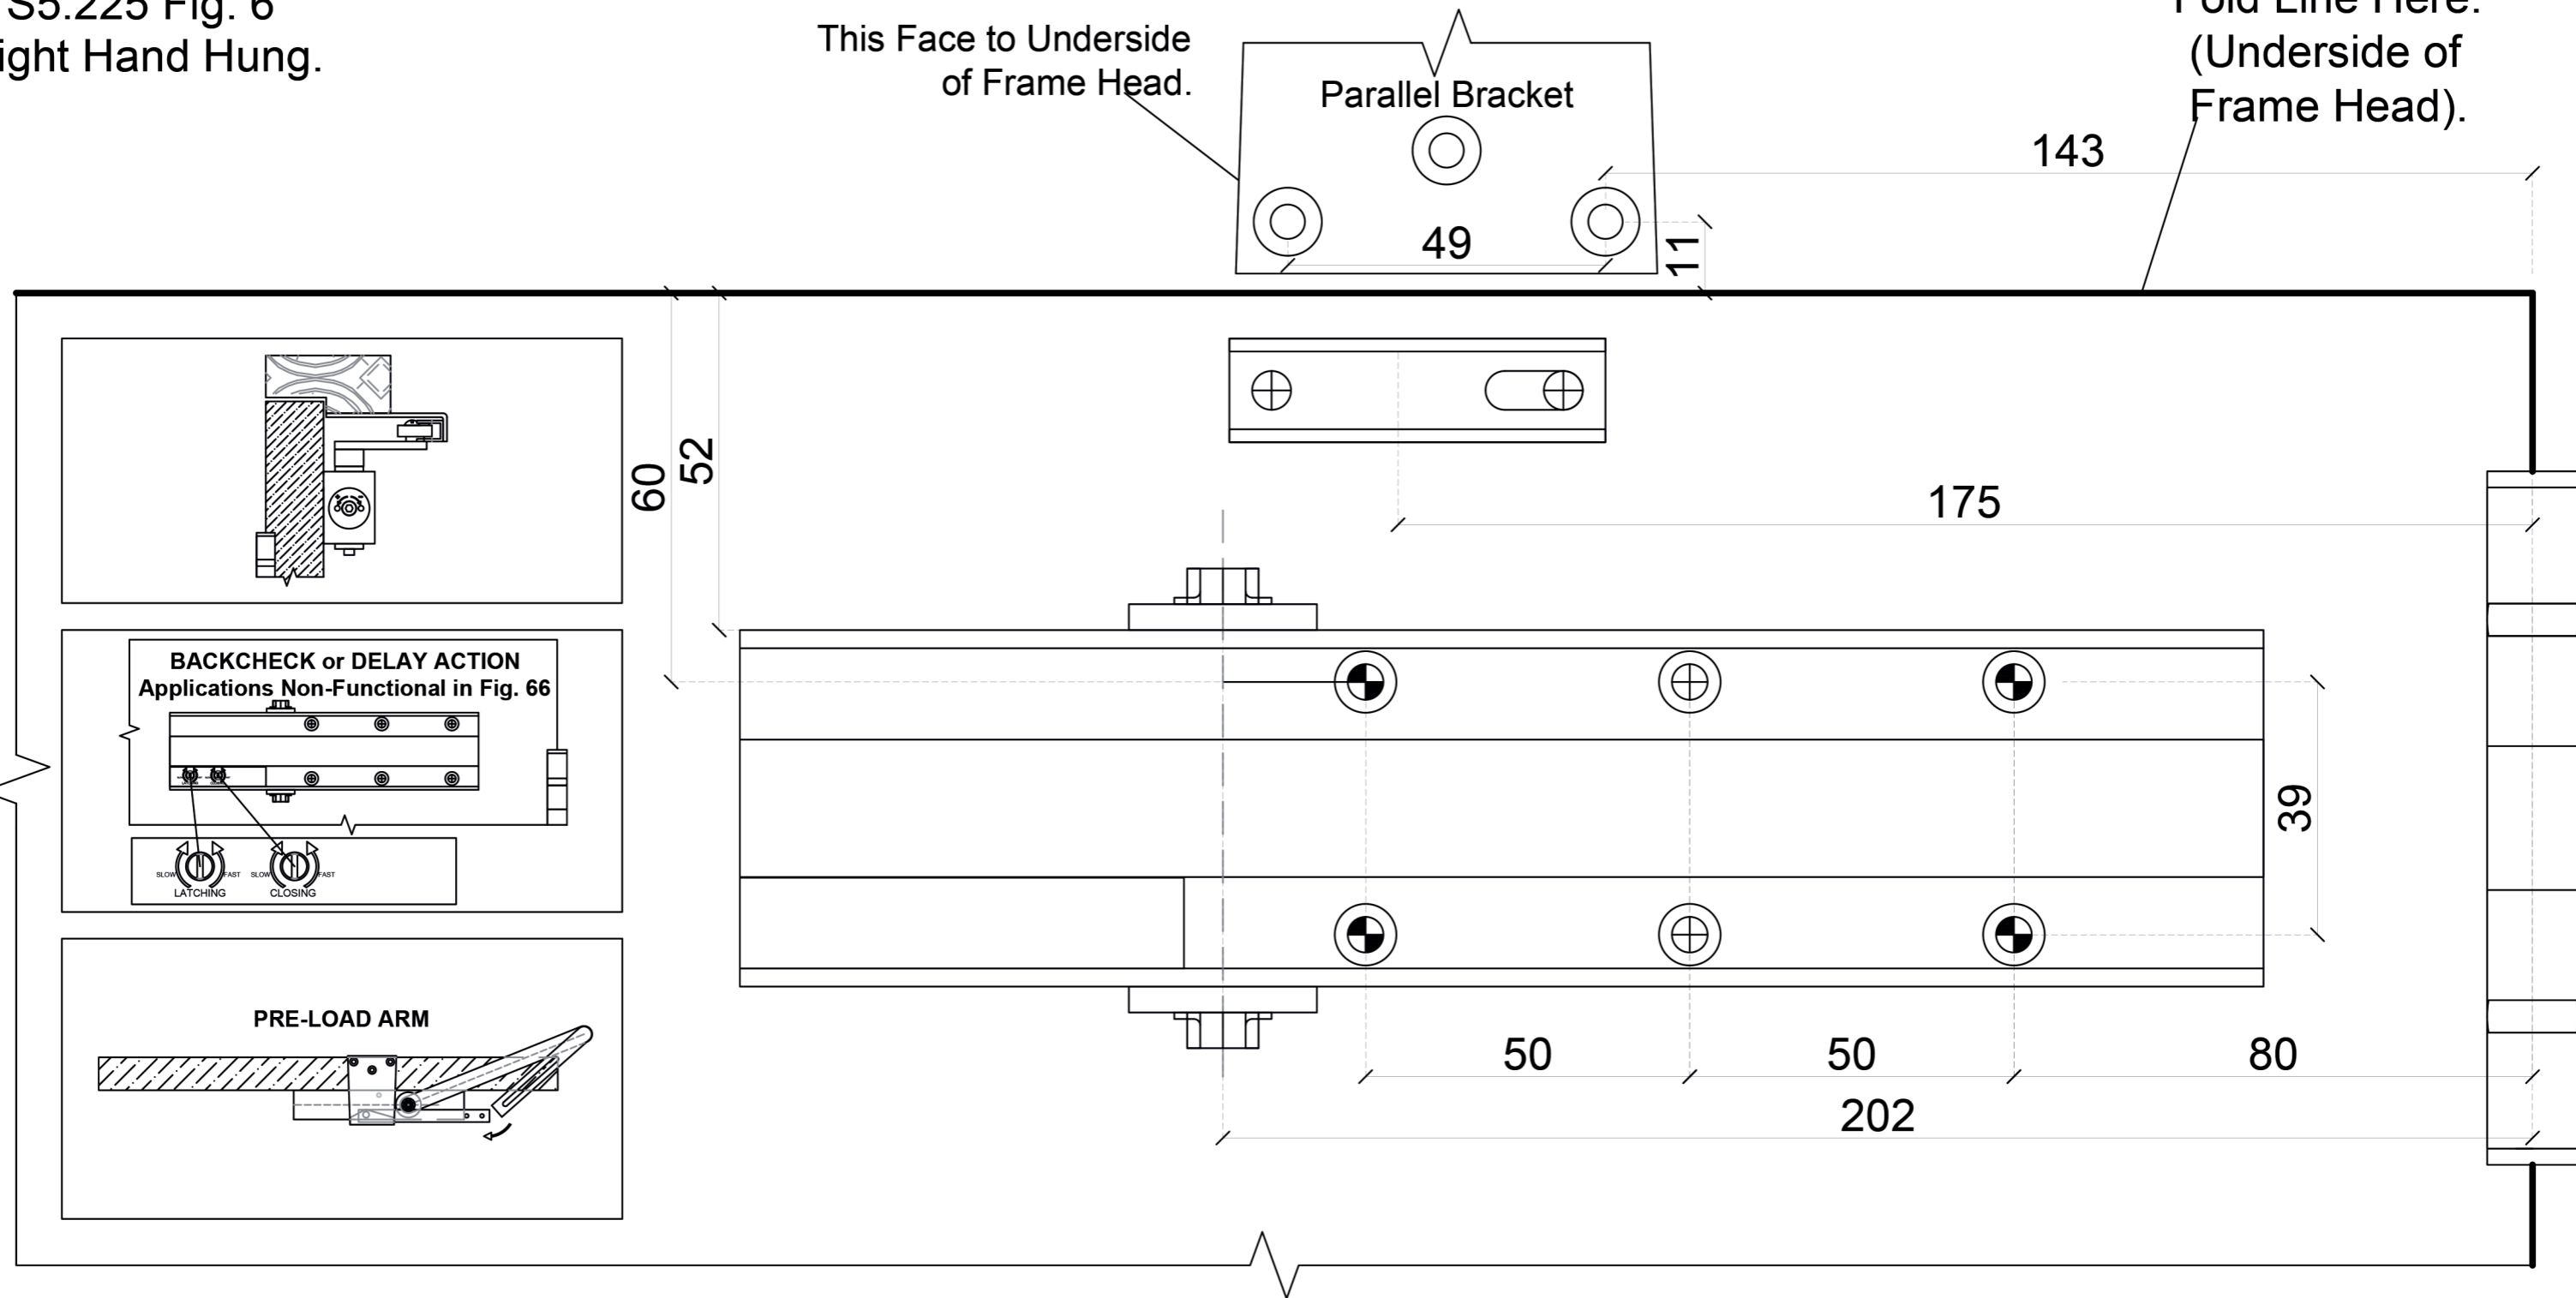

2-5 Model		
N° of Turns	Direction	Size
5	-	2
0	*	3
5	+	4
9	+	5

EN1154		
Door Closer Power Size	Recommended Door Leaf Width Max mm	Test Door Mass (Kg)
1	750mm	20 Kg
2	850mm	40 Kg
3	950mm	60 Kg
4	1100mm	80 Kg
5	1250mm	100 Kg
6	1400mm	120 Kg

TS5.225 Fig. 6
Right Hand Hung.

This Face to Underside
of Frame Head.

Fold Line Here.
(Underside of
Frame Head).

2-5 Model		
N° of Turns	Direction	Size
5	-	2
0	*	3
5	+	4
9	+	5

EN1154		
Door Closer Power Size	Recommended Door Leaf Width Max mm	Test Door Mass (Kg)
1	750mm	20 Kg
2	850mm	40 Kg
3	950mm	60 Kg
4	1100mm	80 Kg
5	1250mm	100 Kg
6	1400mm	120 Kg