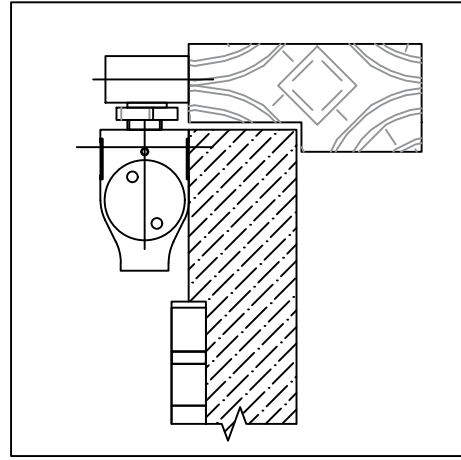

TS6-225  
Right Hand Hung.

446mm to Next Fixing Point.

Fold Line Here.  
(Top of Door)  
80

2-5 Model		
N° of Turns	Direction	Size
*0	-	2
4	C	3
10	C	4
16	C	5

EN1154		
Door Closer Power Size	Recommended Door Leaf Width Max mm	Test Door Mass (Kg)
1	750mm	20 Kg
2	850mm	40 Kg
3	950mm	60 Kg
4	1100mm	80 Kg
5	1250mm	100 Kg
6	1400mm	120 Kg

	Boss Door Controls Ltd 3 & 4 Rutherford Square Brucefield Industry Park LIVINGSTON, West Lothian EH54 9BU, United Kingdom	BOSS TS6.225
	EN 1154:1996/A1:2002/AC:2006	2019
1121-CPR-AD5454		3 8 2/5 1 1 3