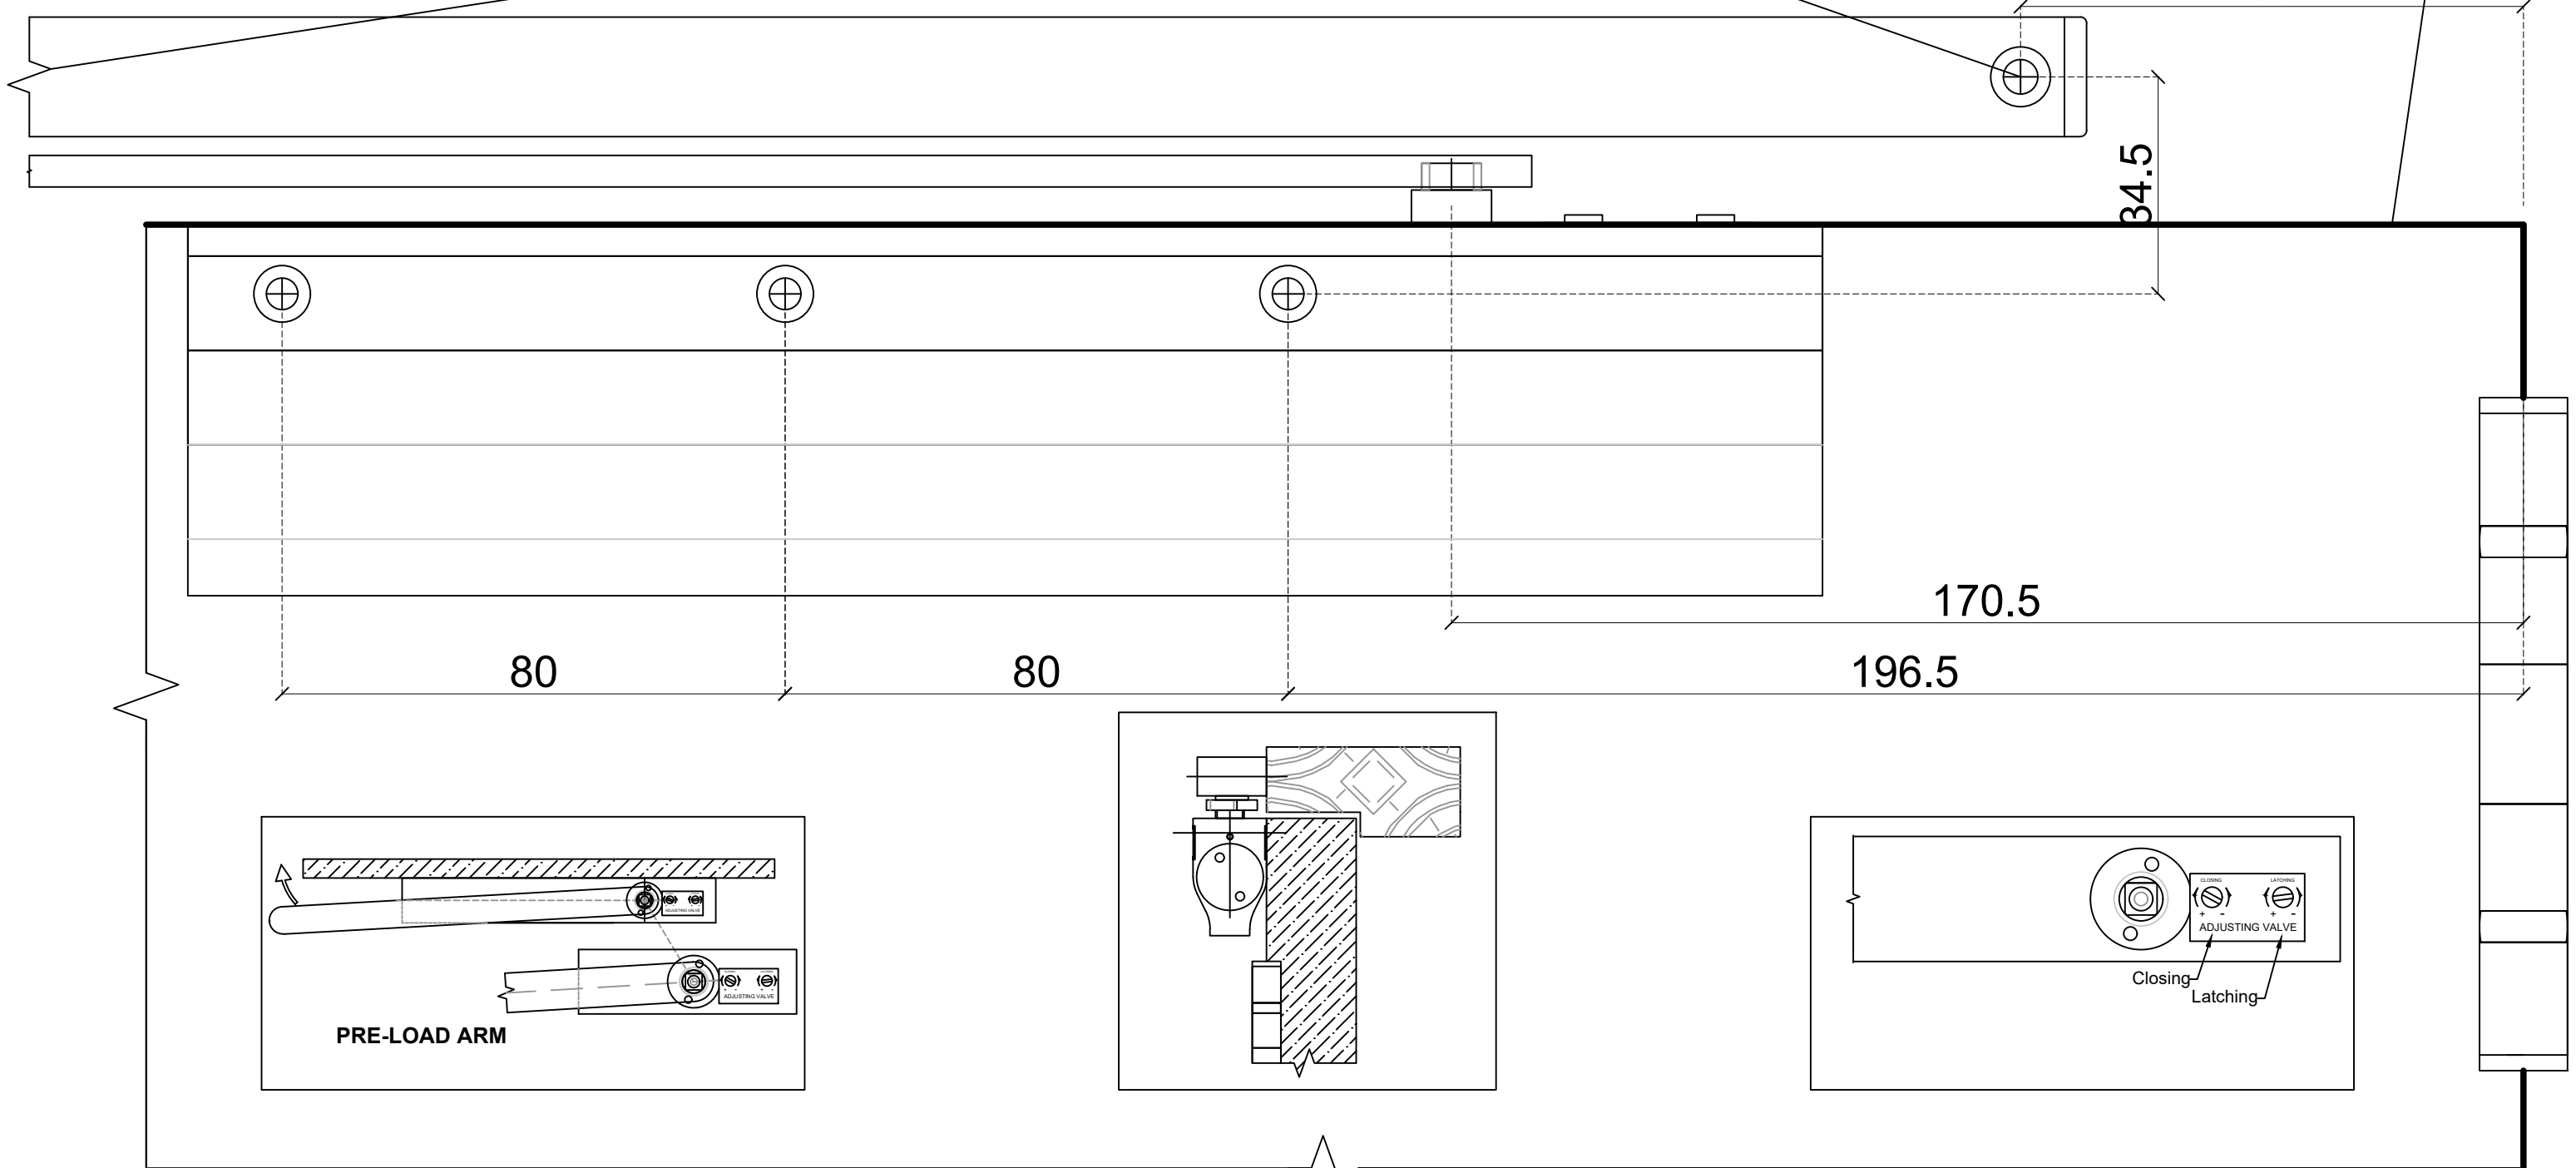

TS6-225  
Right Hand Hung.

446mm to Next Fixing Point.

Fold Line Here.  
(Top of Door)  
80

2-5 Model		
N° of Turns	Direction	Size
*0	-	2
4	C	3
10	C	4
16	C	5

EN1154		
Door Closer Power Size	Recommended Door Leaf Width Max mm	Test Door Mass (Kg)
1	750mm	20 Kg
2	850mm	40 Kg
3	950mm	60 Kg
4	1100mm	80 Kg
5	1250mm	100 Kg
6	1400mm	120 Kg

	Boss Door Controls Ltd 3 & 4 Rutherford Square Brucefield Industry Park LIVINGSTON, West Lothian EH54 9BU, United Kingdom	BOSS TS6.225
	EN 1154:1996/A1:2002/AC:2006	2019
1121-CPR-AD5454		3 8 2/5 1 1 3