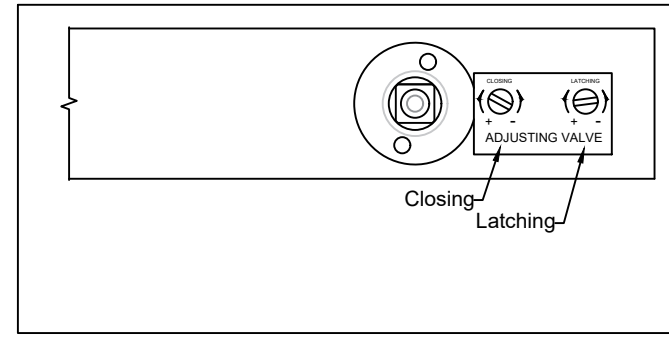

TS6-225  
Right Hand Hung.

446mm to Next Fixing Point.

Fold Line Here.  
(Top of Door)  
80

2-5 Model		
N° of Turns	Direction	Size
*0	-	2
4	C	3
10	C	4
16	C	5

EN1154		
Door Closer Power Size	Recommended Door Leaf Width Max mm	Test Door Mass (Kg)
1	750mm	20 Kg
2	850mm	40 Kg
3	950mm	60 Kg
4	1100mm	80 Kg
5	1250mm	100 Kg
6	1400mm	120 Kg