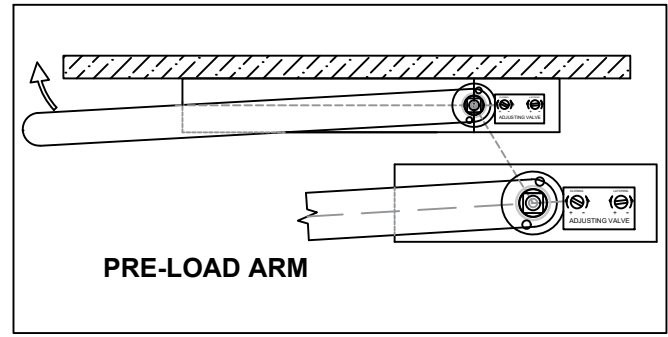

TS6-225  
Right Hand Hung.

446mm to Next Fixing Point.

Fold Line Here.  
(Top of Door)  
80

2-5 Model		
N° of Turns	Direction	Size
*0	-	2
4	C	3
10	C	4
16	C	5

EN1154		
Door Closer Power Size	Recommended Door Leaf Width Max mm	Test Door Mass (Kg)
1	750mm	20 Kg
2	850mm	40 Kg
3	950mm	60 Kg
4	1100mm	80 Kg
5	1250mm	100 Kg
6	1400mm	120 Kg