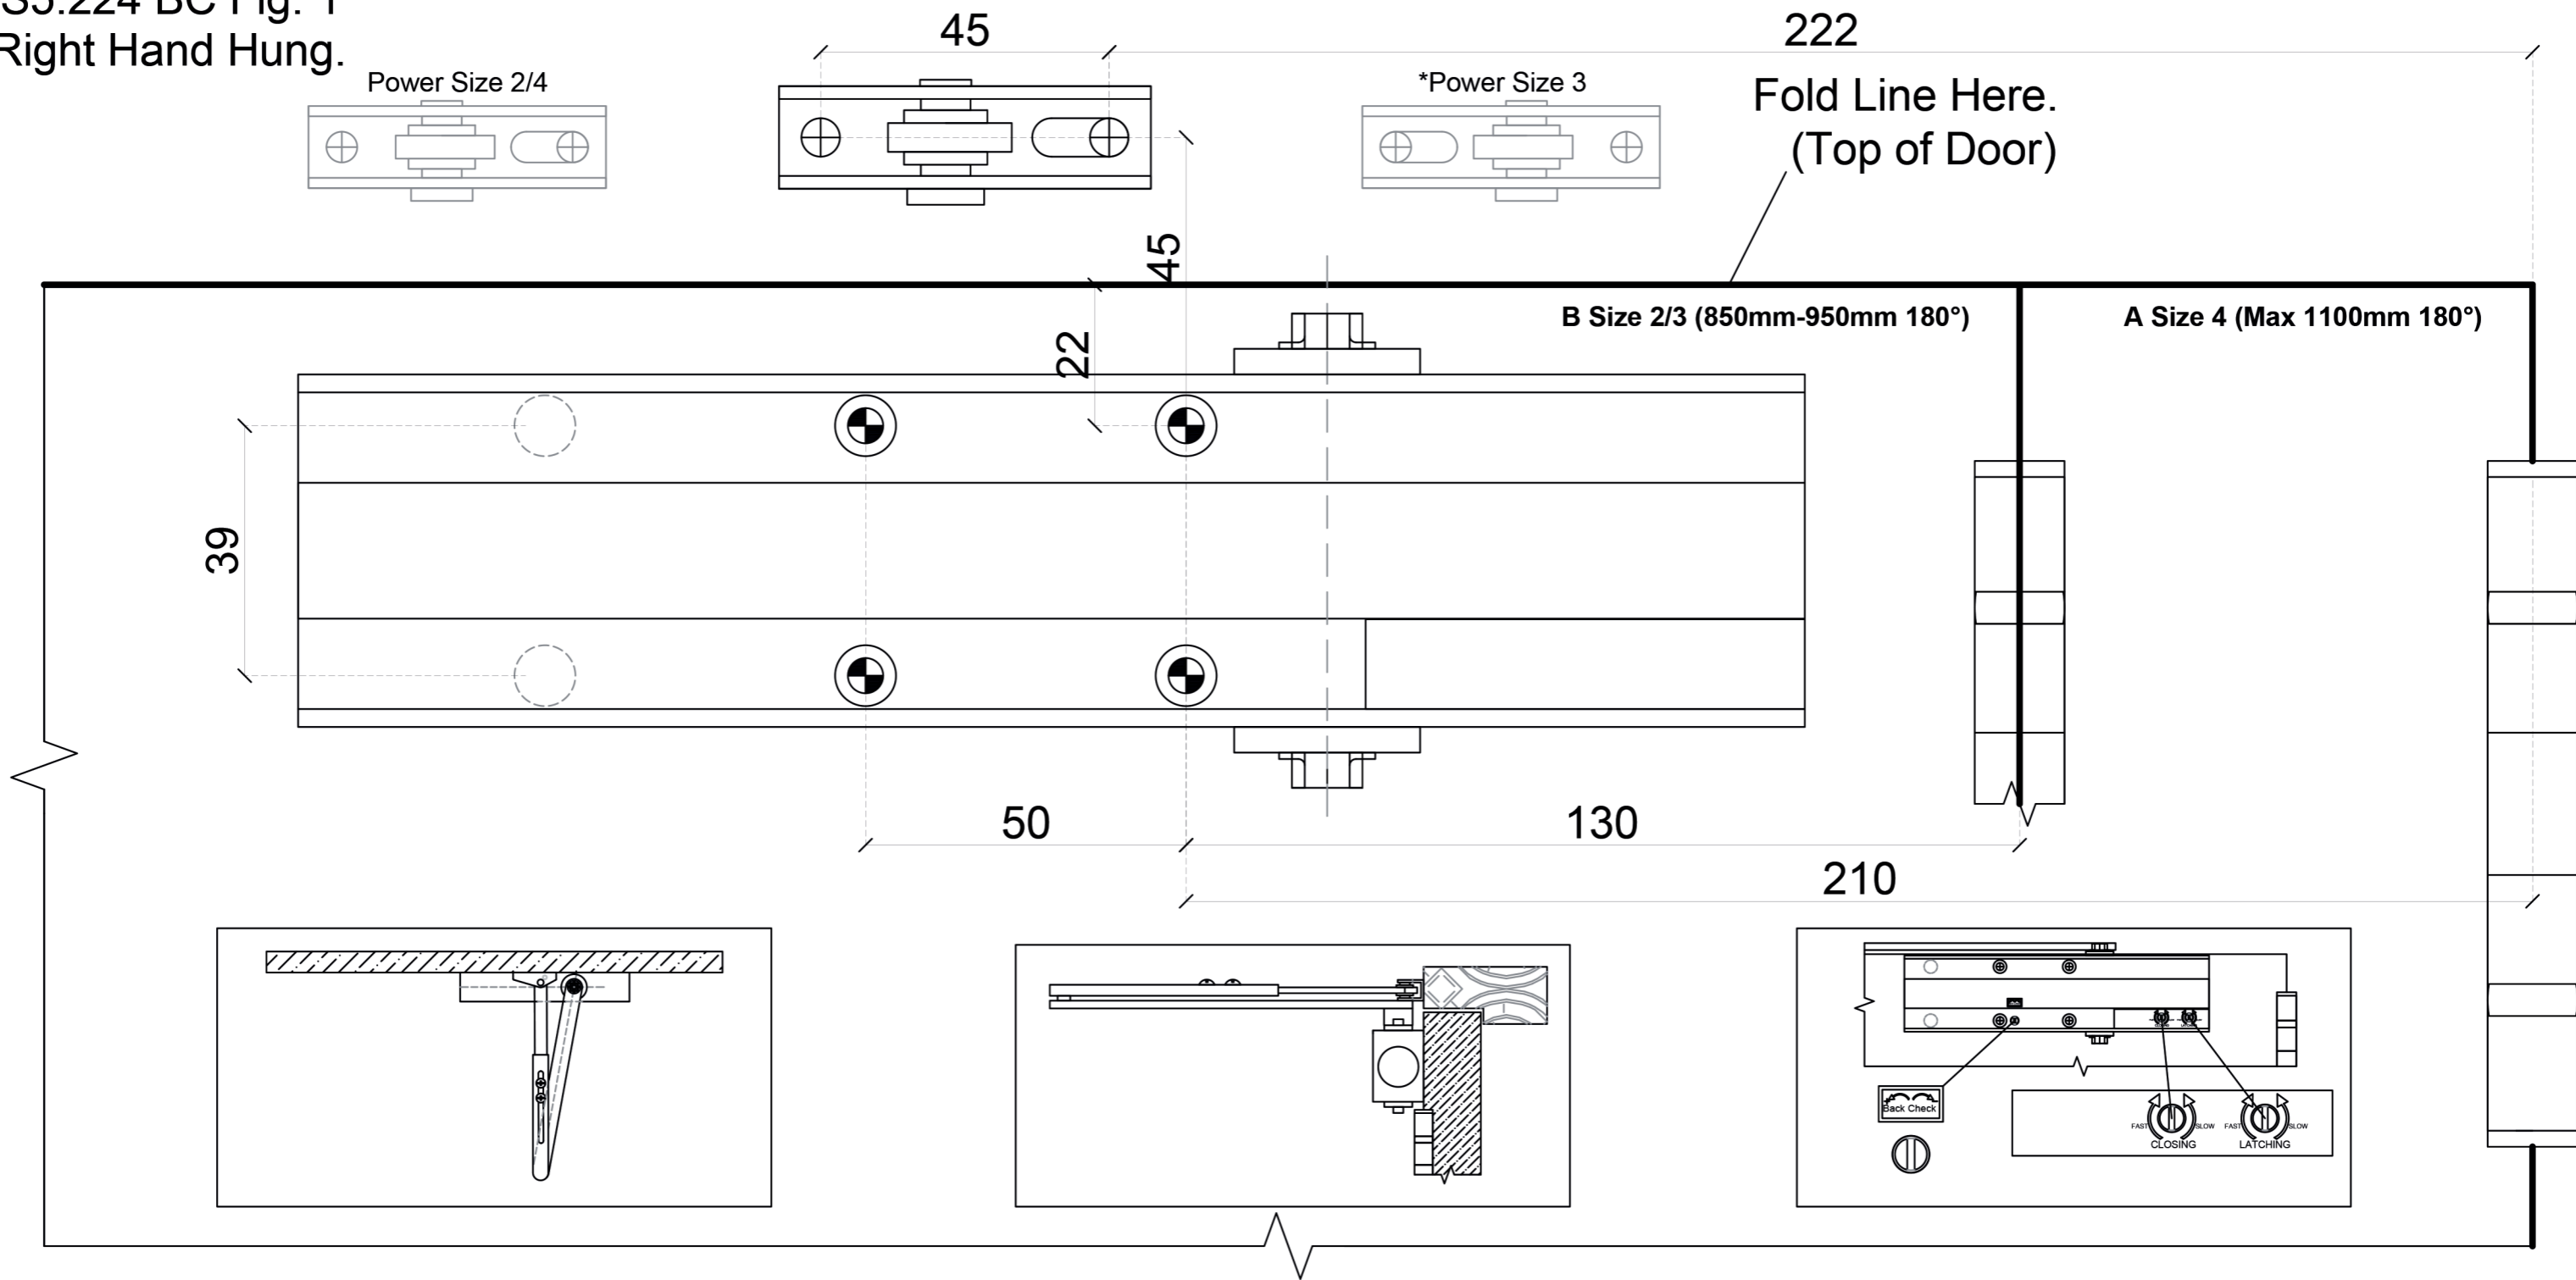

TS5.224 BC Fig. 1  
Left Hand Hung.

EN1154		
Door Closer Power Size	Recommended Door Leaf Width Max mm	Test Door Mass (Kg)
1	750mm	20 Kg
2	850mm	40 Kg
3	950mm	60 Kg
4	1100mm	80 Kg
5	1250mm	100 Kg
6	1400mm	120 Kg

TS5.224 BC Fig. 1  
Right Hand Hung.

EN1154		
Door Closer Power Size	Recommended Door Leaf Width Max mm	Test Door Mass (Kg)
1	750mm	20 Kg
2	850mm	40 Kg
3	950mm	60 Kg
4	1100mm	80 Kg
5	1250mm	100 Kg
6	1400mm	120 Kg