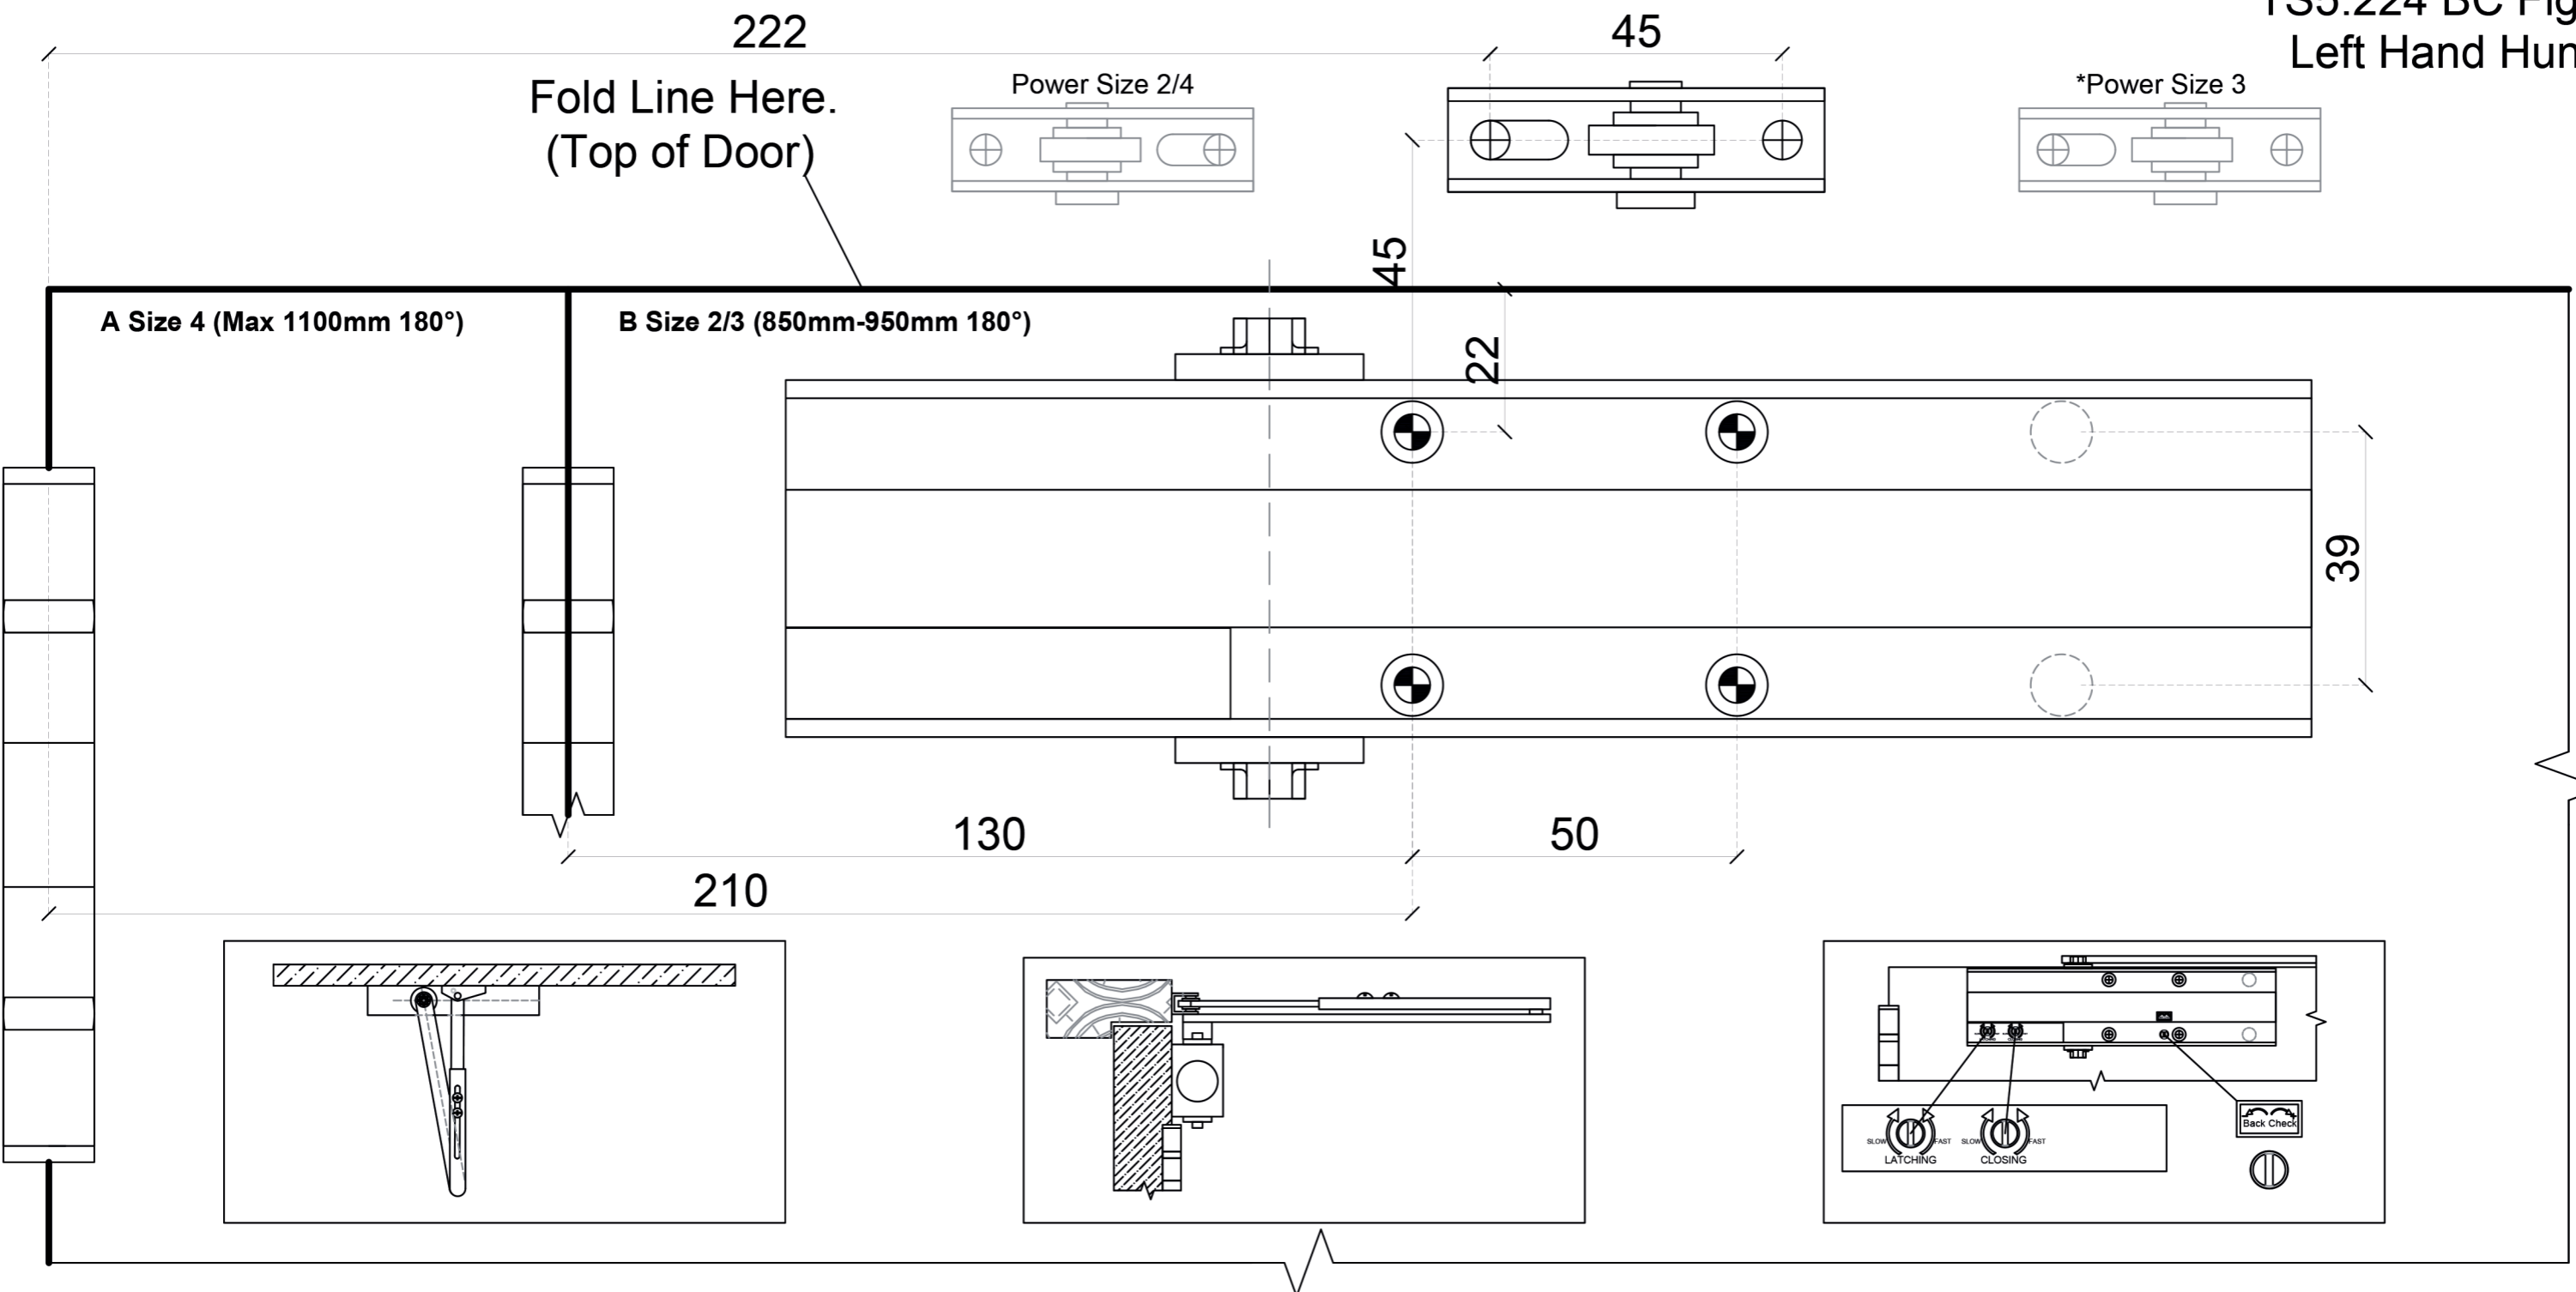

TS5.224 BC Fig. 1  
Left Hand Hung.

EN1154		
Door Closer Power Size	Recommended Door Leaf Width Max mm	Test Door Mass (Kg)
1	750mm	20 Kg
2	850mm	40 Kg
3	950mm	60 Kg
4	1100mm	80 Kg
5	1250mm	100 Kg
6	1400mm	120 Kg

TS5.224 BC Fig. 1  
Right Hand Hung.

EN1154		
Door Closer Power Size	Recommended Door Leaf Width Max mm	Test Door Mass (Kg)
1	750mm	20 Kg
2	850mm	40 Kg
3	950mm	60 Kg
4	1100mm	80 Kg
5	1250mm	100 Kg
6	1400mm	120 Kg