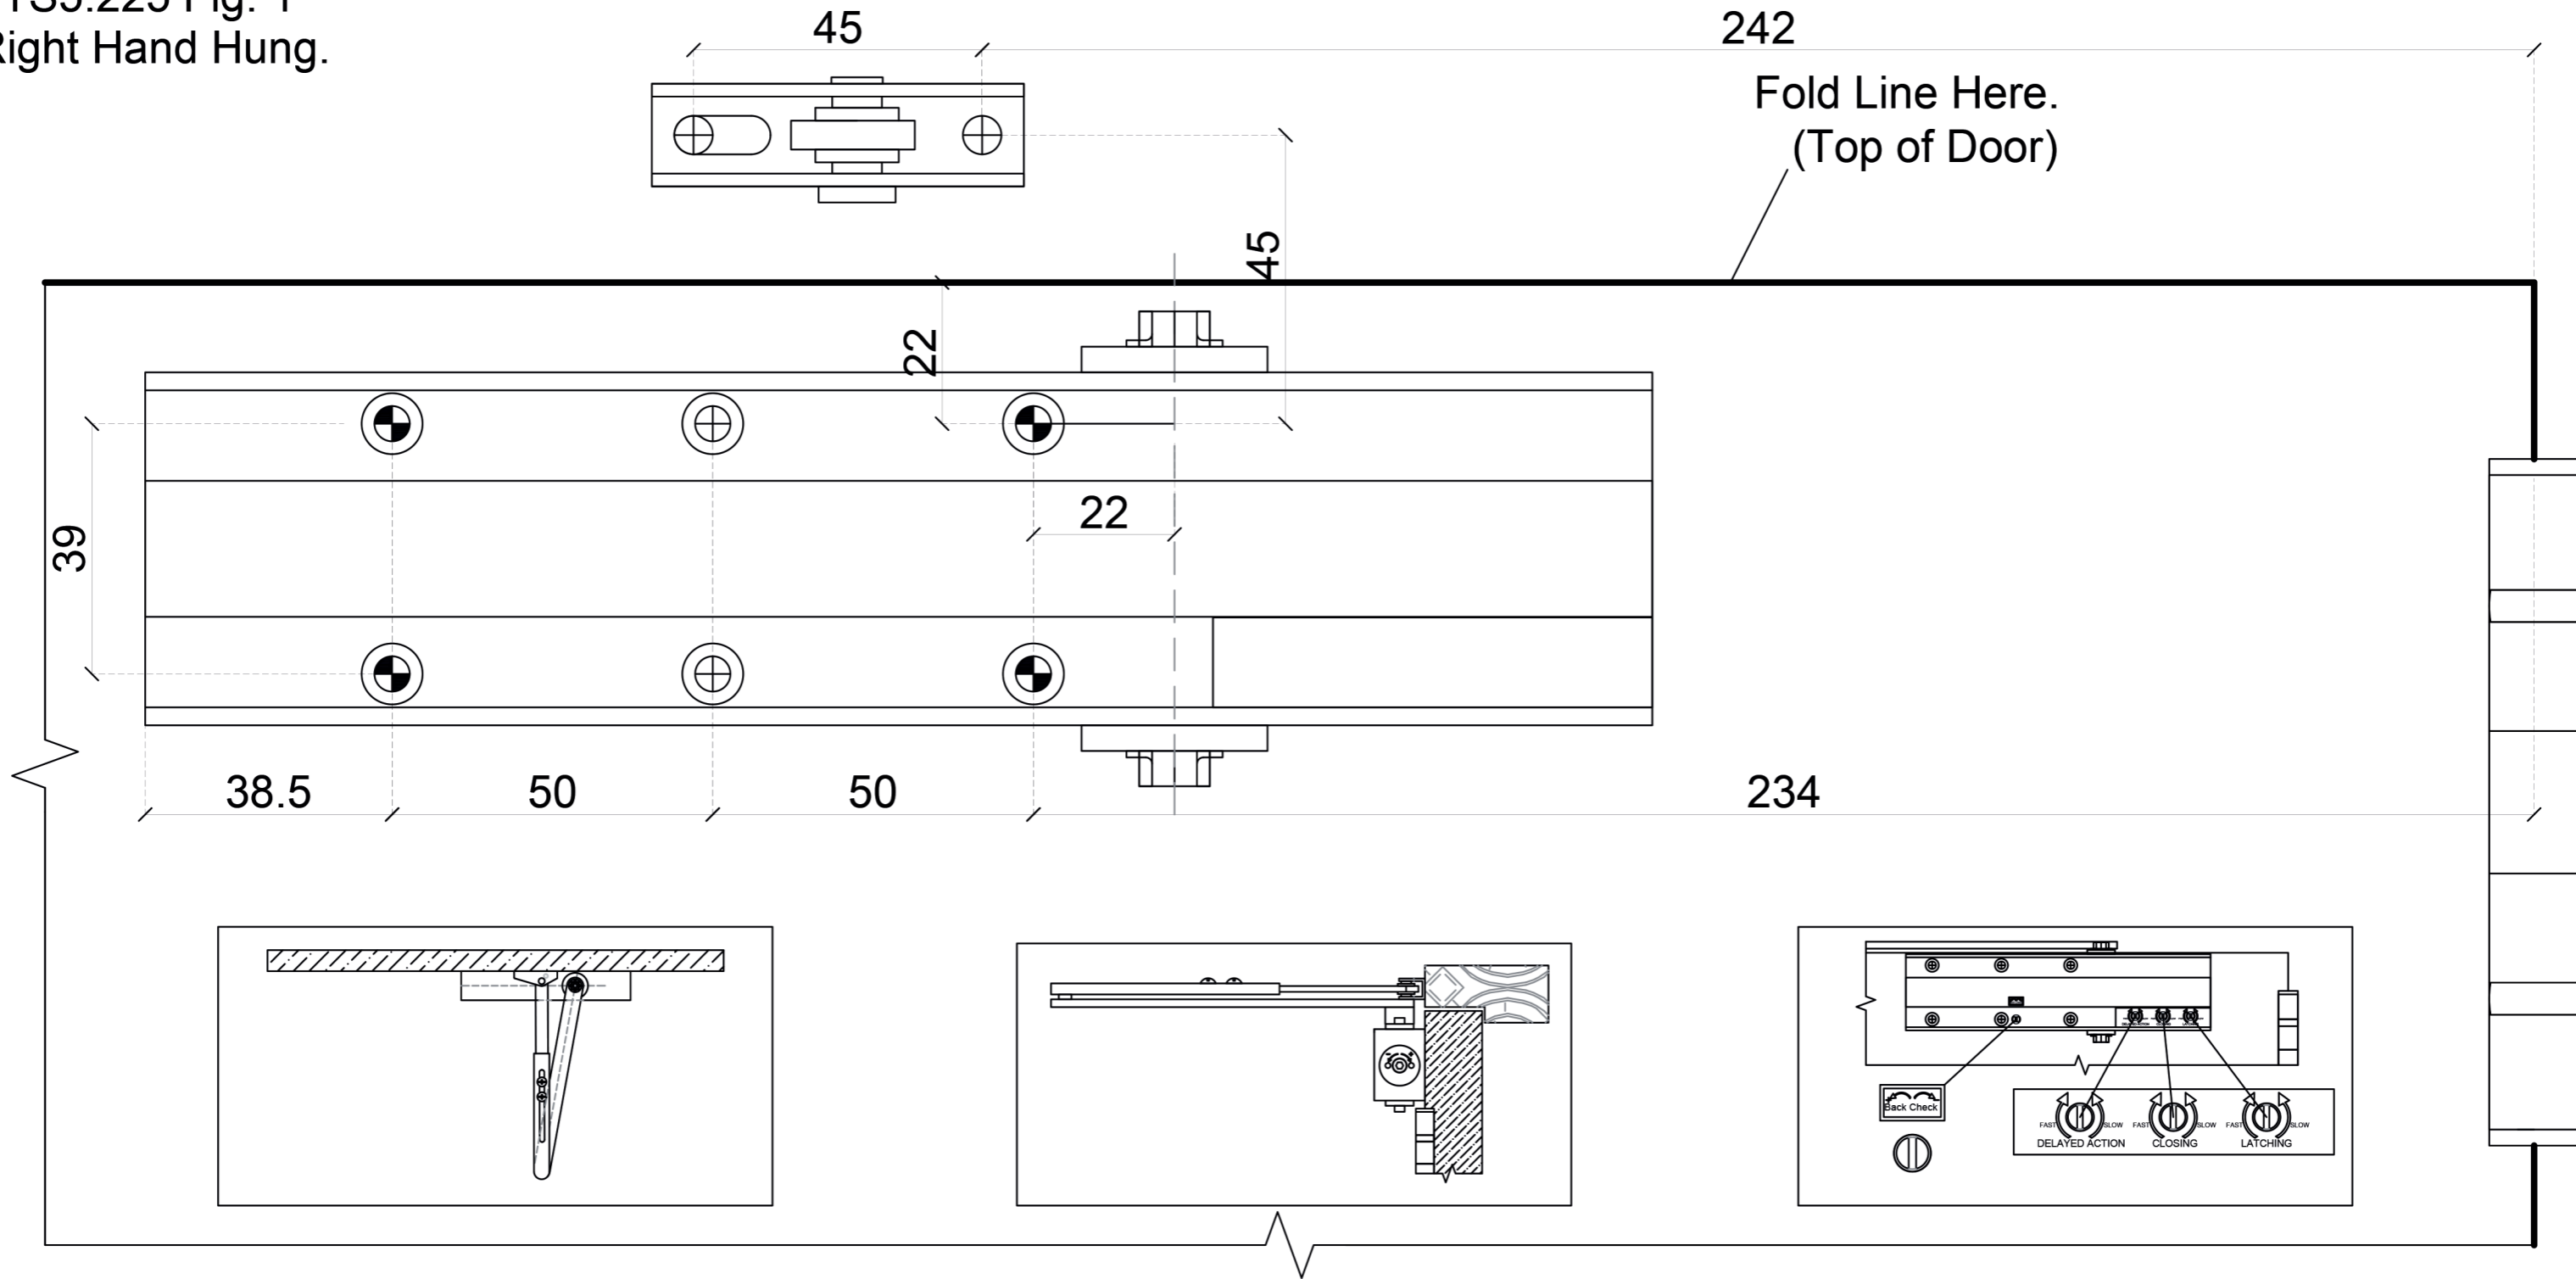

2-5 Model		
N° of Turns	Direction	Size
5	-	2
0	*	3
5	+	4
9	+	5

EN1154		
Door Closer Power Size	Recommended Door Leaf Width Max mm	Test Door Mass (Kg)
1	750mm	20 Kg
2	850mm	40 Kg
3	950mm	60 Kg
4	1100mm	80 Kg
5	1250mm	100 Kg
6	1400mm	120 Kg

TS5.225 Fig. 1
Right Hand Hung.

2-5 Model		
N° of Turns	Direction	Size
5	-	2
0	*	3
5	+	4
9	+	5

EN1154		
Door Closer Power Size	Recommended Door Leaf Width Max mm	Test Door Mass (Kg)
1	750mm	20 Kg
2	850mm	40 Kg
3	950mm	60 Kg
4	1100mm	80 Kg
5	1250mm	100 Kg
6	1400mm	120 Kg