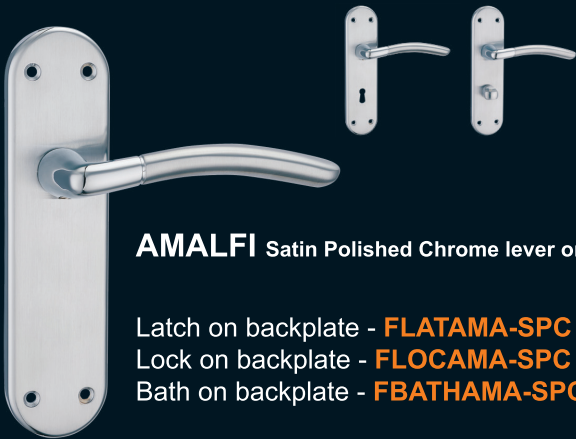

Satin Polished Chrome - **FDEVEE-SPC**

VERTO lever on rose

Satin Nickel - **FCOVER-SN**
Polished Chrome - **FCOVER-PC**
PVD (Brass) - **FCOVER-PVD**

WAVE lever on rose

Satin Nickel - **FCOWAV-SN**

We are continuously aiming to exceed industry standards and all Fortessa levers on rose are manufactured to European Industry standards for Door Levers DIN EN 1906. We also offer a 10 year guarantee on all mechanical parts for all Fortessa lever handles.

AMALFI Satin Polished Chrome lever on backplate

Latch on backplate - **FLATAMA-SPC**
 Lock on backplate - **FLOCAMA-SPC**
 Bath on backplate - **FBATHAMA-SPC**

FOKO Satin Polished Chrome lever on backplate

Latch on backplate - **FLATFOK-SPC**
 Lock on backplate - **FLOCFOK-SPC**
 Bath on backplate - **FBATHFOK-SPC**

VERTO Satin Nickel lever on backplate

Latch on backplate - **FLATVER-SN**
 Lock on backplate - **FLOCVER-SN**
 Bath on backplate - **FBATHVER-SN**