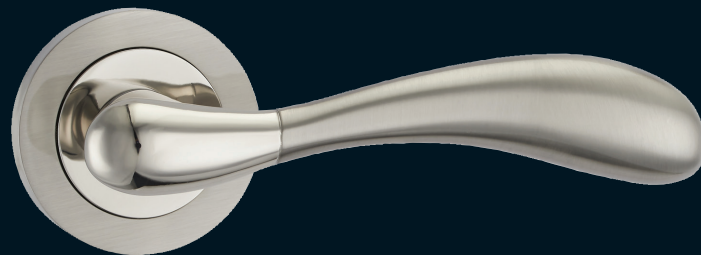

Satin Polished Chrome - **FDEVEE-SPC**

VERTO lever on rose

Satin Nickel - **FCOVER-SN**
Polished Chrome - **FCOVER-PC**
PVD (Brass) - **FCOVER-PVD**

WAVE lever on rose

Satin Nickel - **FCOWAV-SN**

We are continuously aiming to exceed industry standards and all Fortessa levers on rose are manufactured to European Industry standards for Door Levers DIN EN 1906. We also offer a 10 year guarantee on all mechanical parts for all Fortessa lever handles.

Euro-Profile Escutcheons

Finishes available to match every lever

SQUARE

ROUND

ROUND RAISED

Bathroom Locks, Lever Locks, Hinges & Latches

A small selection available to match the lever handles

B/ROOM LOCK

LEVER LOCK

HINGES

LATCH

Fortessa™ DOOR HANDLES

Fortessa are proud to offer a range of exclusively designed handles made from the finest materials - Sophisticated and distinctive door handles for all styles of interiors.

BEAUTIFULLY CRAFTED

Every style in the stunning Fortessa door handles range is designed using a perfect blend of modern technology and craftsmanship.

HIGH PERFORMANCE & DESIGN

All Fortessa door handles exceed DIN EN 1906 European Quality Standards, and are covered by our 10 Year Guarantee on mechanical parts, on both the interior mechanisms of the lever and the spring.