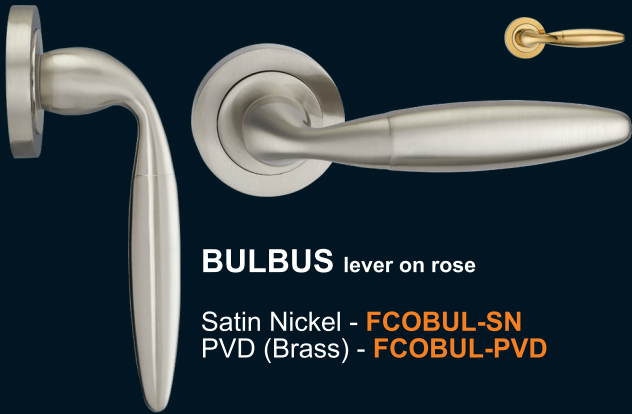

FORTESSA™

Performance, Quality & Precision

A Prestigious Range of Iconic Handles

NEW

ACHILLES lever on rose

Antique Bronze - **FDPACH-AB**

ACHILLES lever on rose

Satin Nickel - **FDPACH-SN**
Polished Chrome - **FDPACH-PC**

AMALFI lever on rose

Satin Polished Chrome - **FCOAMA-SPC**

APOLLO lever on rose

Satin Nickel/Polished Nickel
FDEAPO-SN/NP

ARC lever on rose

Polished Chrome - **FDEARC-PC**

ARES lever on rose

Satin Nickel/Polished Chrome
FDEARE-SN/CP

AVANT lever on rose

Satin Chrome - **FCOAVA-SC**

AZTEC lever on rose

Satin Polished Chrome - **FCOAZT-SPC**

BULBUS lever on rose

Satin Nickel - **FCOBUL-SN**
PVD (Brass) - **FCOBUL-PVD**

CANNES lever on rose

Satin Polished Chrome - **FDEVEE-SPC**

VERTO lever on rose

Satin Nickel - **FCOVER-SN**
Polished Chrome - **FCOVER-PC**
PVD (Brass) - **FCOVER-PVD**

WAVE lever on rose

Satin Nickel - **FCOWAV-SN**

We are continuously aiming to exceed industry standards and all Fortessa levers on rose are manufactured to European Industry standards for Door Levers DIN EN 1906. We also offer a 10 year guarantee on all mechanical parts for all Fortessa lever handles.