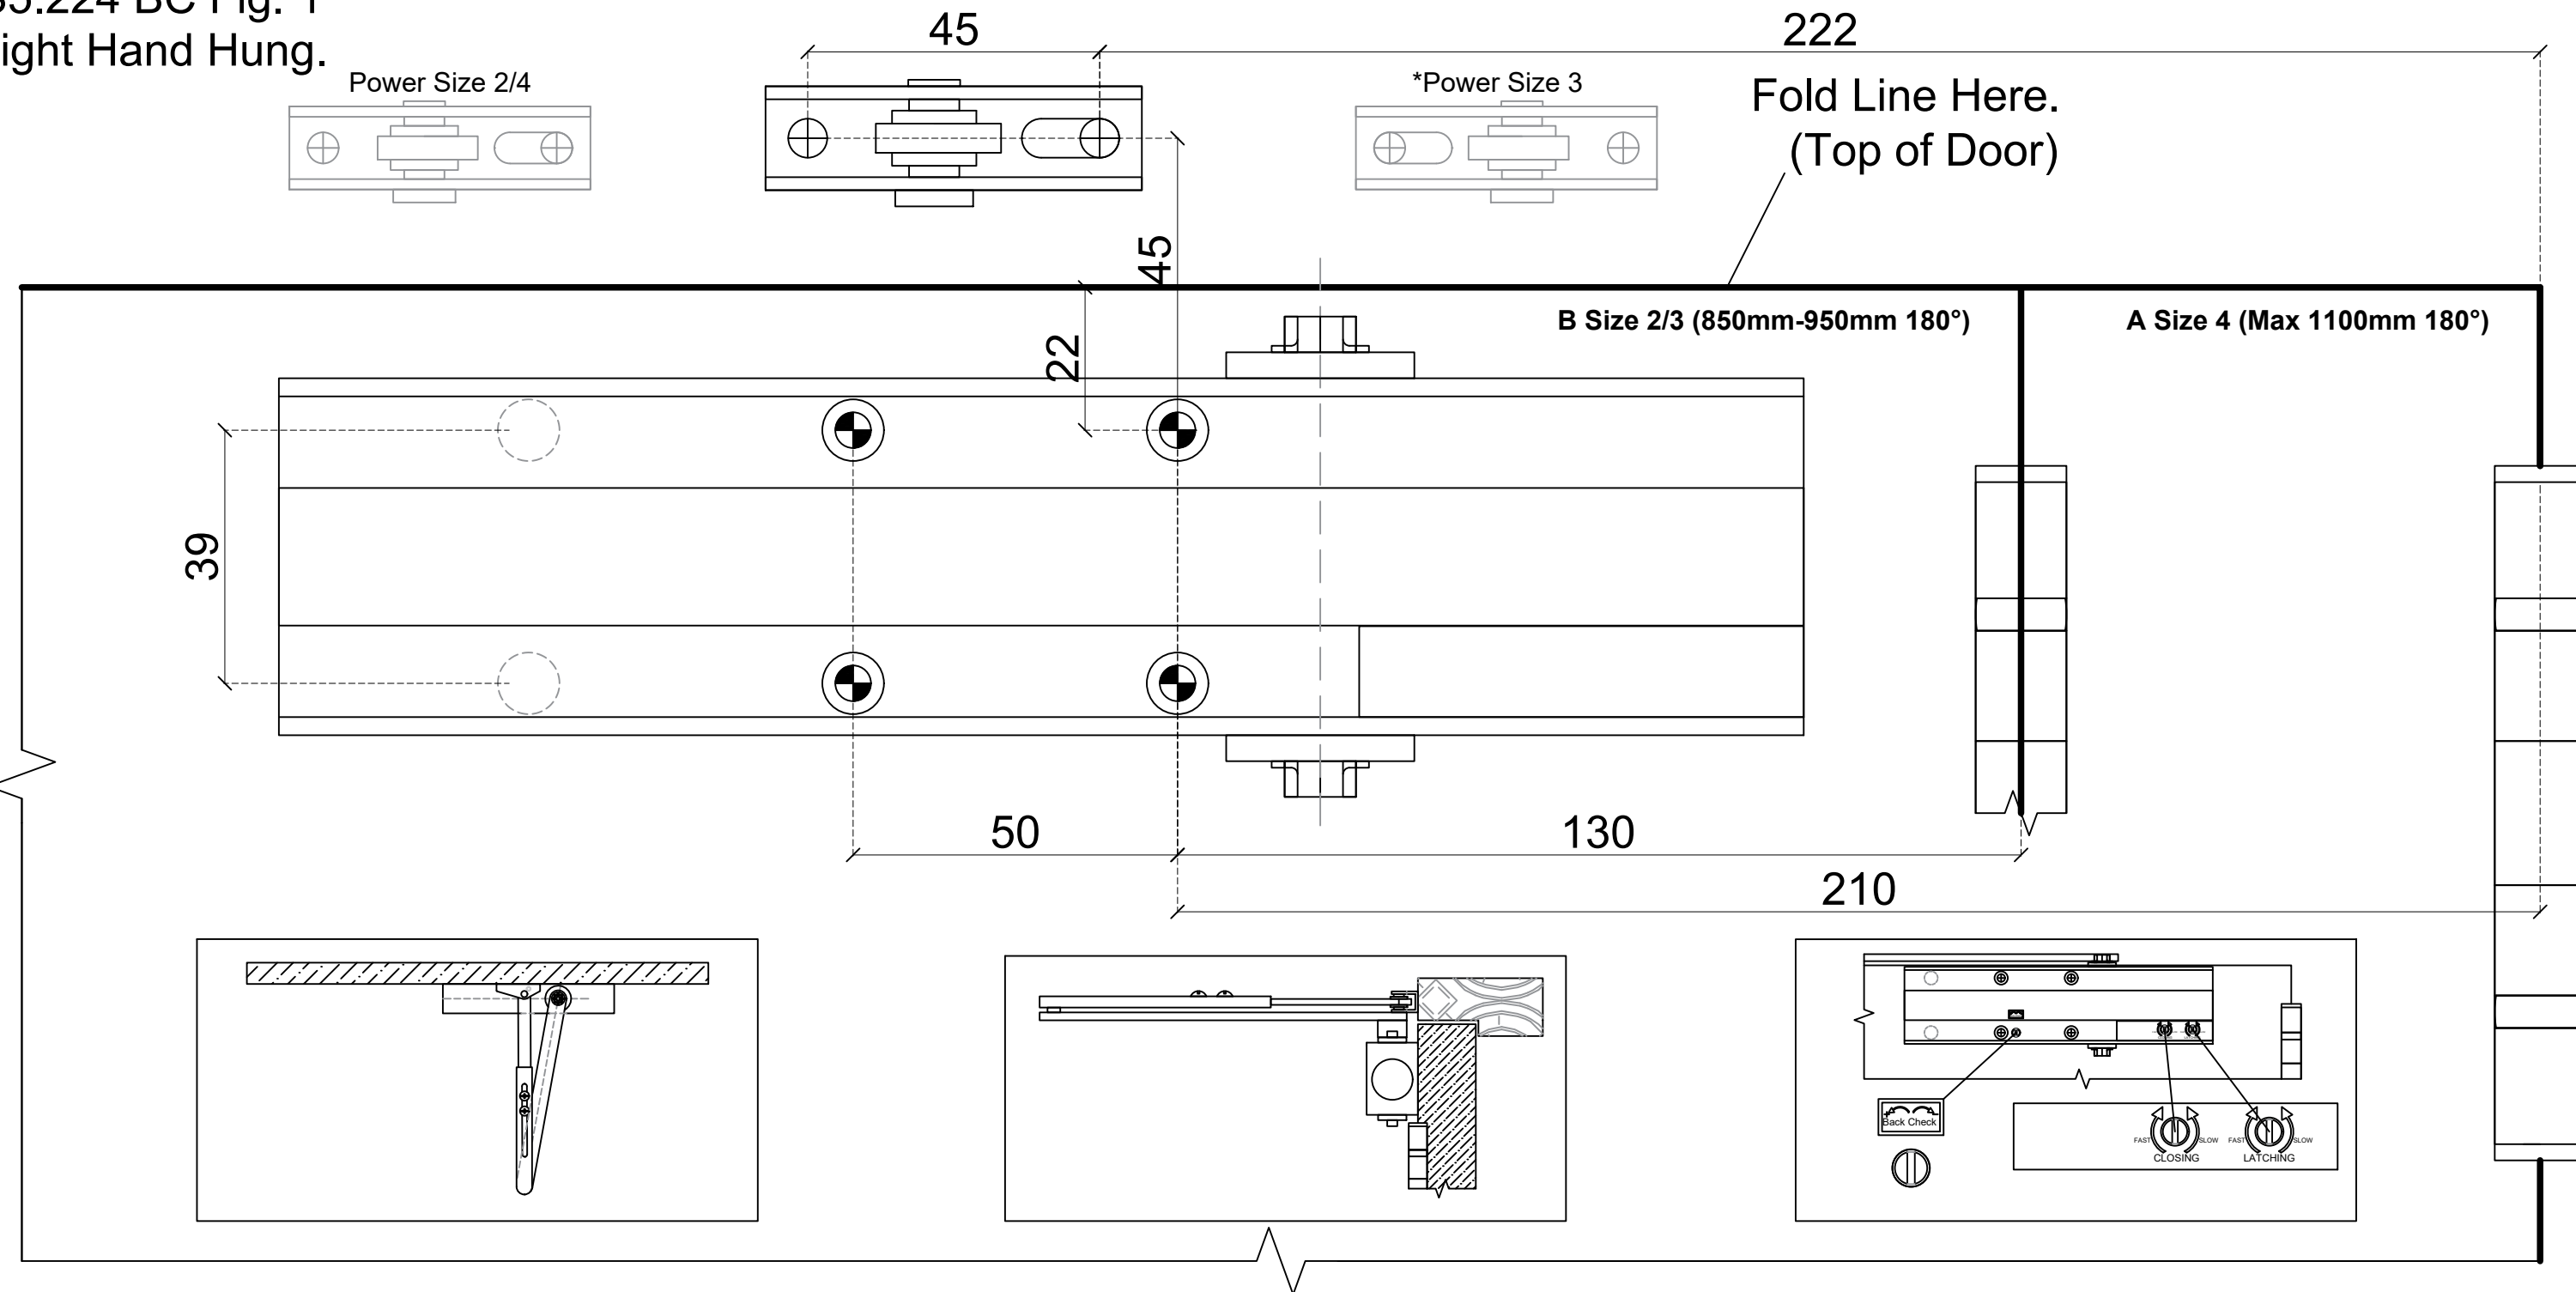

TS5.224 BC Fig. 1
Left Hand Hung.

EN1154		
Door Closer Power Size	Recommended Door Leaf Width Max mm	Test Door Mass (Kg)
1	750mm	20 Kg
2	850mm	40 Kg
3	950mm	60 Kg
4	1100mm	80 Kg
5	1250mm	100 Kg
6	1400mm	120 Kg

	Boss Door Controls Ltd 3 & 4 Rutherford Square Brucefield Industry Park LIVINGSTON, West Lothian EH54 9BU, United Kingdom	BOSS TS5.224				
	FIG 1 EN 1154:1996+A1:2002/2006	2009				
1121-CPR-AD0218	4	8	2/4	1	1	3

TS5.224 BC Fig. 1
Right Hand Hung.

EN1154		
Door Closer Power Size	Recommended Door Leaf Width Max mm	Test Door Mass (Kg)
1	750mm	20 Kg
2	850mm	40 Kg
3	950mm	60 Kg
4	1100mm	80 Kg
5	1250mm	100 Kg
6	1400mm	120 Kg

	Boss Door Controls Ltd 3 & 4 Rutherford Square Brucefield Industry Park LIVINGSTON, West Lothian EH54 9BU, United Kingdom	BOSS TS5.224
	FIG 1 EN 1154:1996+A1:2002/2006	2009 4 8 2/4 1 1 3