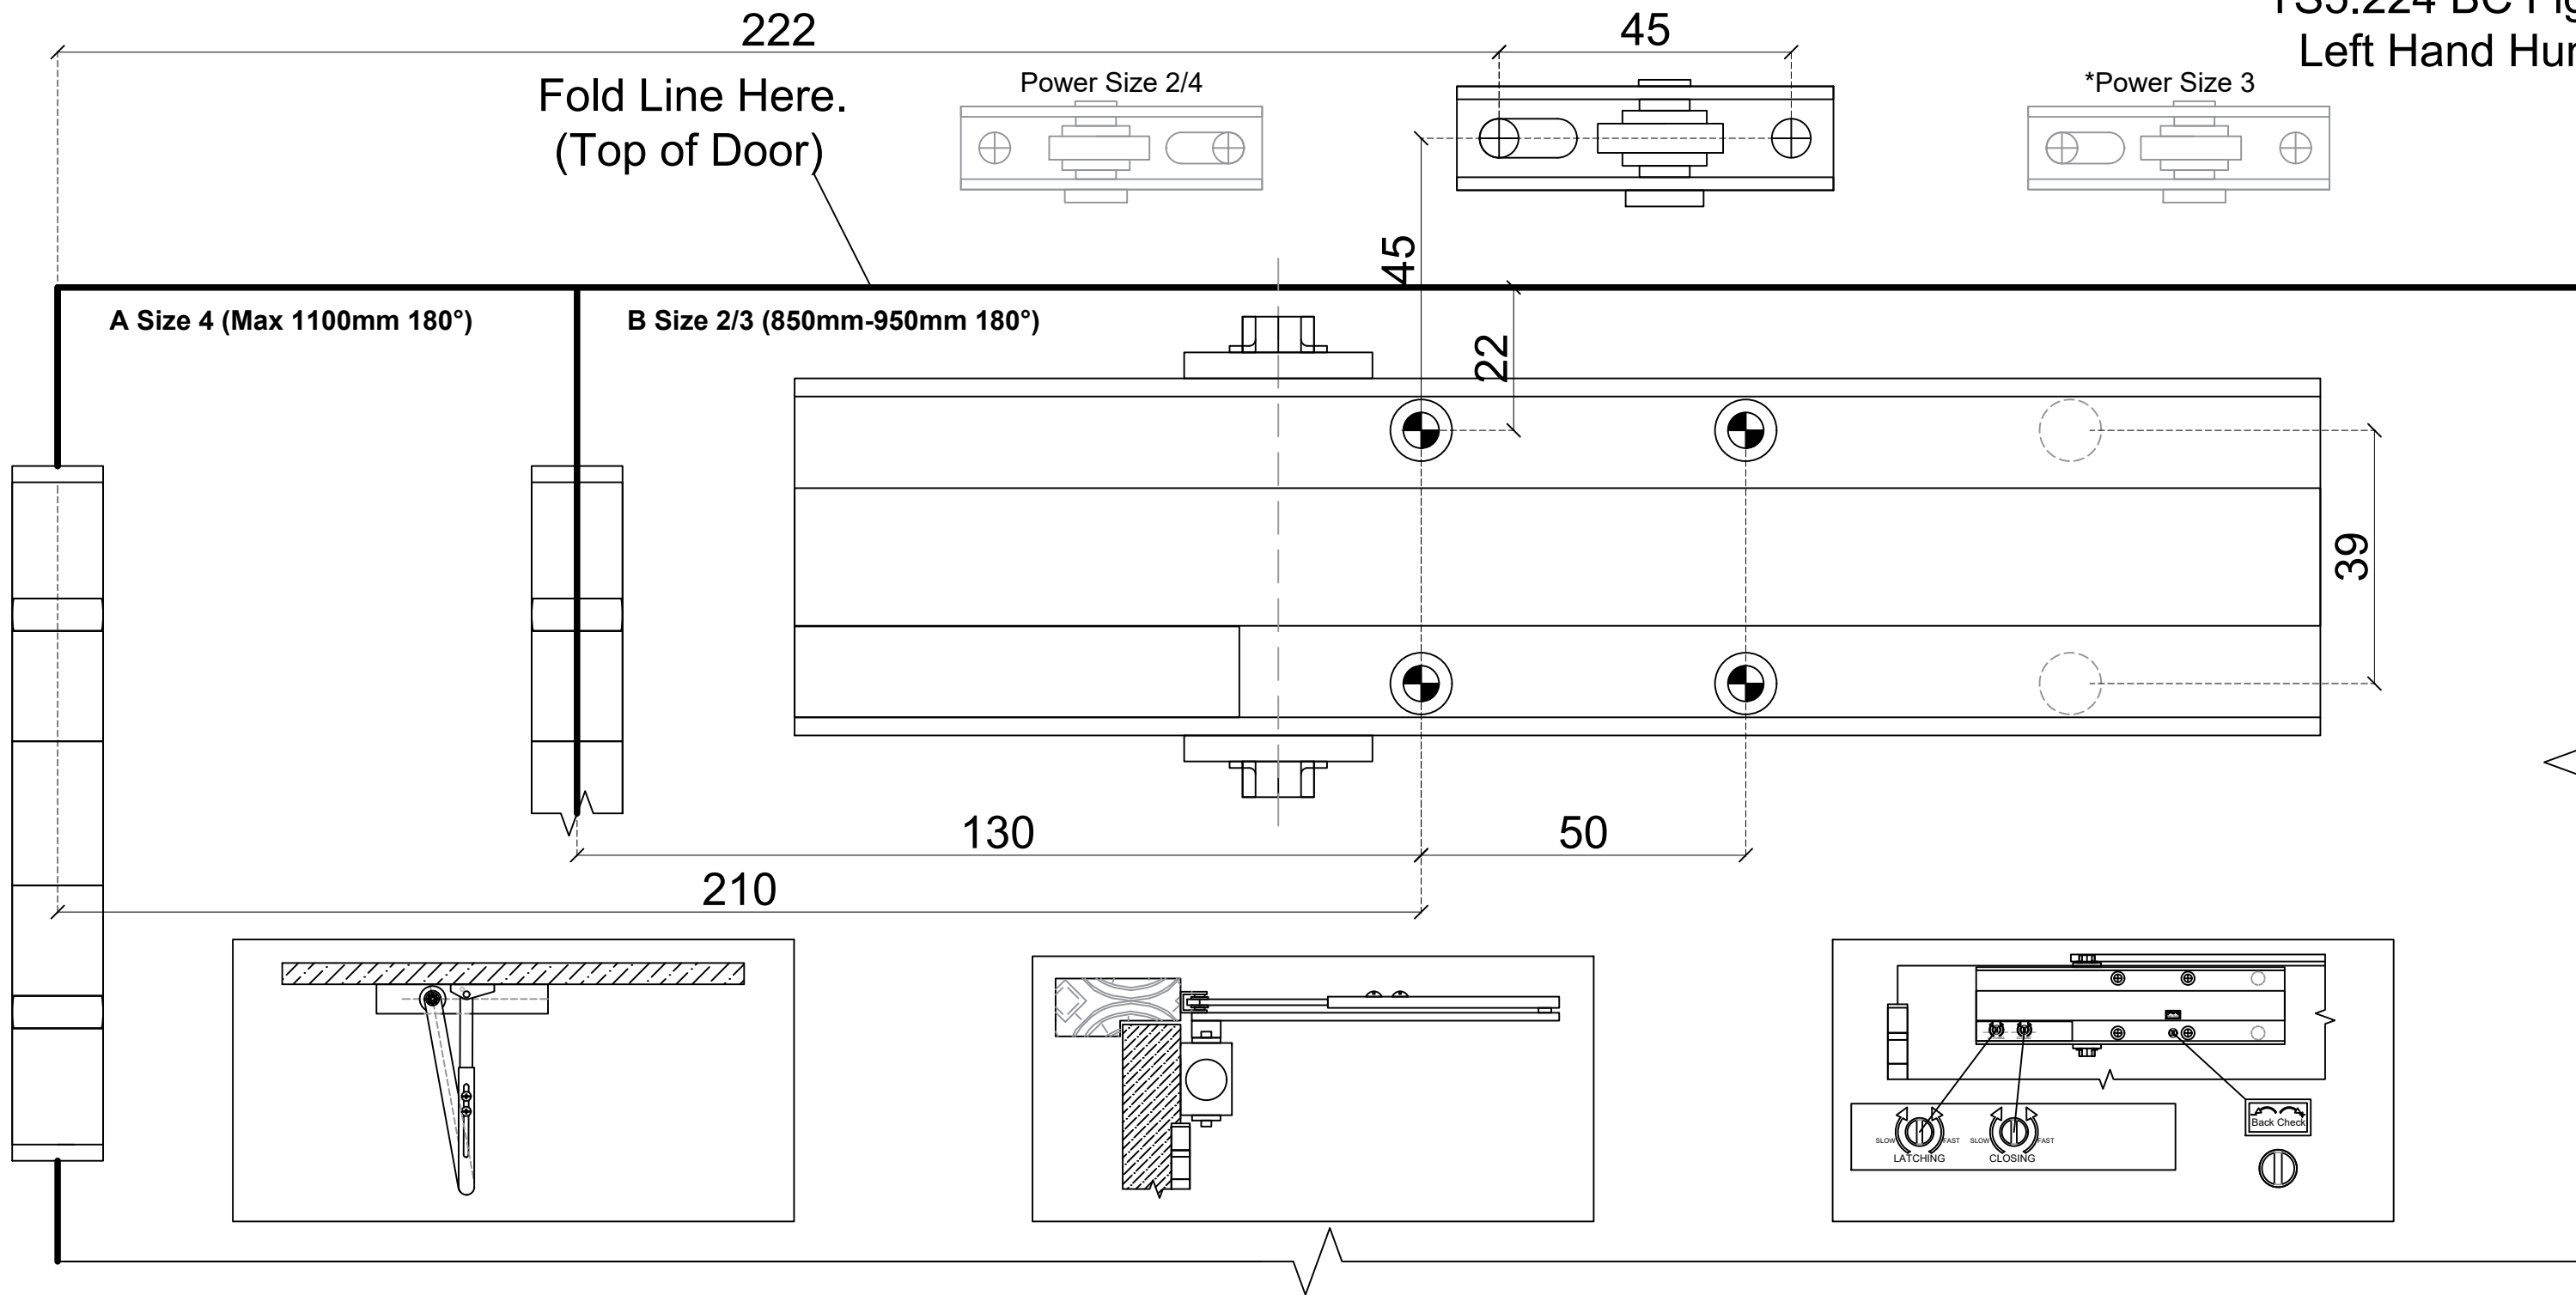

TS5.224 BC Fig. 1
Left Hand Hung.

EN1154		
Door Closer Power Size	Recommended Door Leaf Width Max mm	Test Door Mass (Kg)
1	750mm	20 Kg
2	850mm	40 Kg
3	950mm	60 Kg
4	1100mm	80 Kg
5	1250mm	100 Kg
6	1400mm	120 Kg

	Boss Door Controls Ltd 3 & 4 Rutherford Square Brucefield Industry Park LIVINGSTON, West Lothian EH54 9BU, United Kingdom	BOSS TS5.224				
	FIG 1 EN 1154:1996+A1:2002/2006	2009				
1121-CPR-AD0218	4	8	2/4	1	1	3

TS5.224 BC Fig. 1
Right Hand Hung.

EN1154		
Door Closer Power Size	Recommended Door Leaf Width Max mm	Test Door Mass (Kg)
1	750mm	20 Kg
2	850mm	40 Kg
3	950mm	60 Kg
4	1100mm	80 Kg
5	1250mm	100 Kg
6	1400mm	120 Kg

	Boss Door Controls Ltd 3 & 4 Rutherford Square Brucefield Industry Park LIVINGSTON, West Lothian EH54 9BU, United Kingdom	BOSS TS5.224
	FIG 1 EN 1154:1996+A1:2002/2006	2009 4 8 2/4 1 1 3