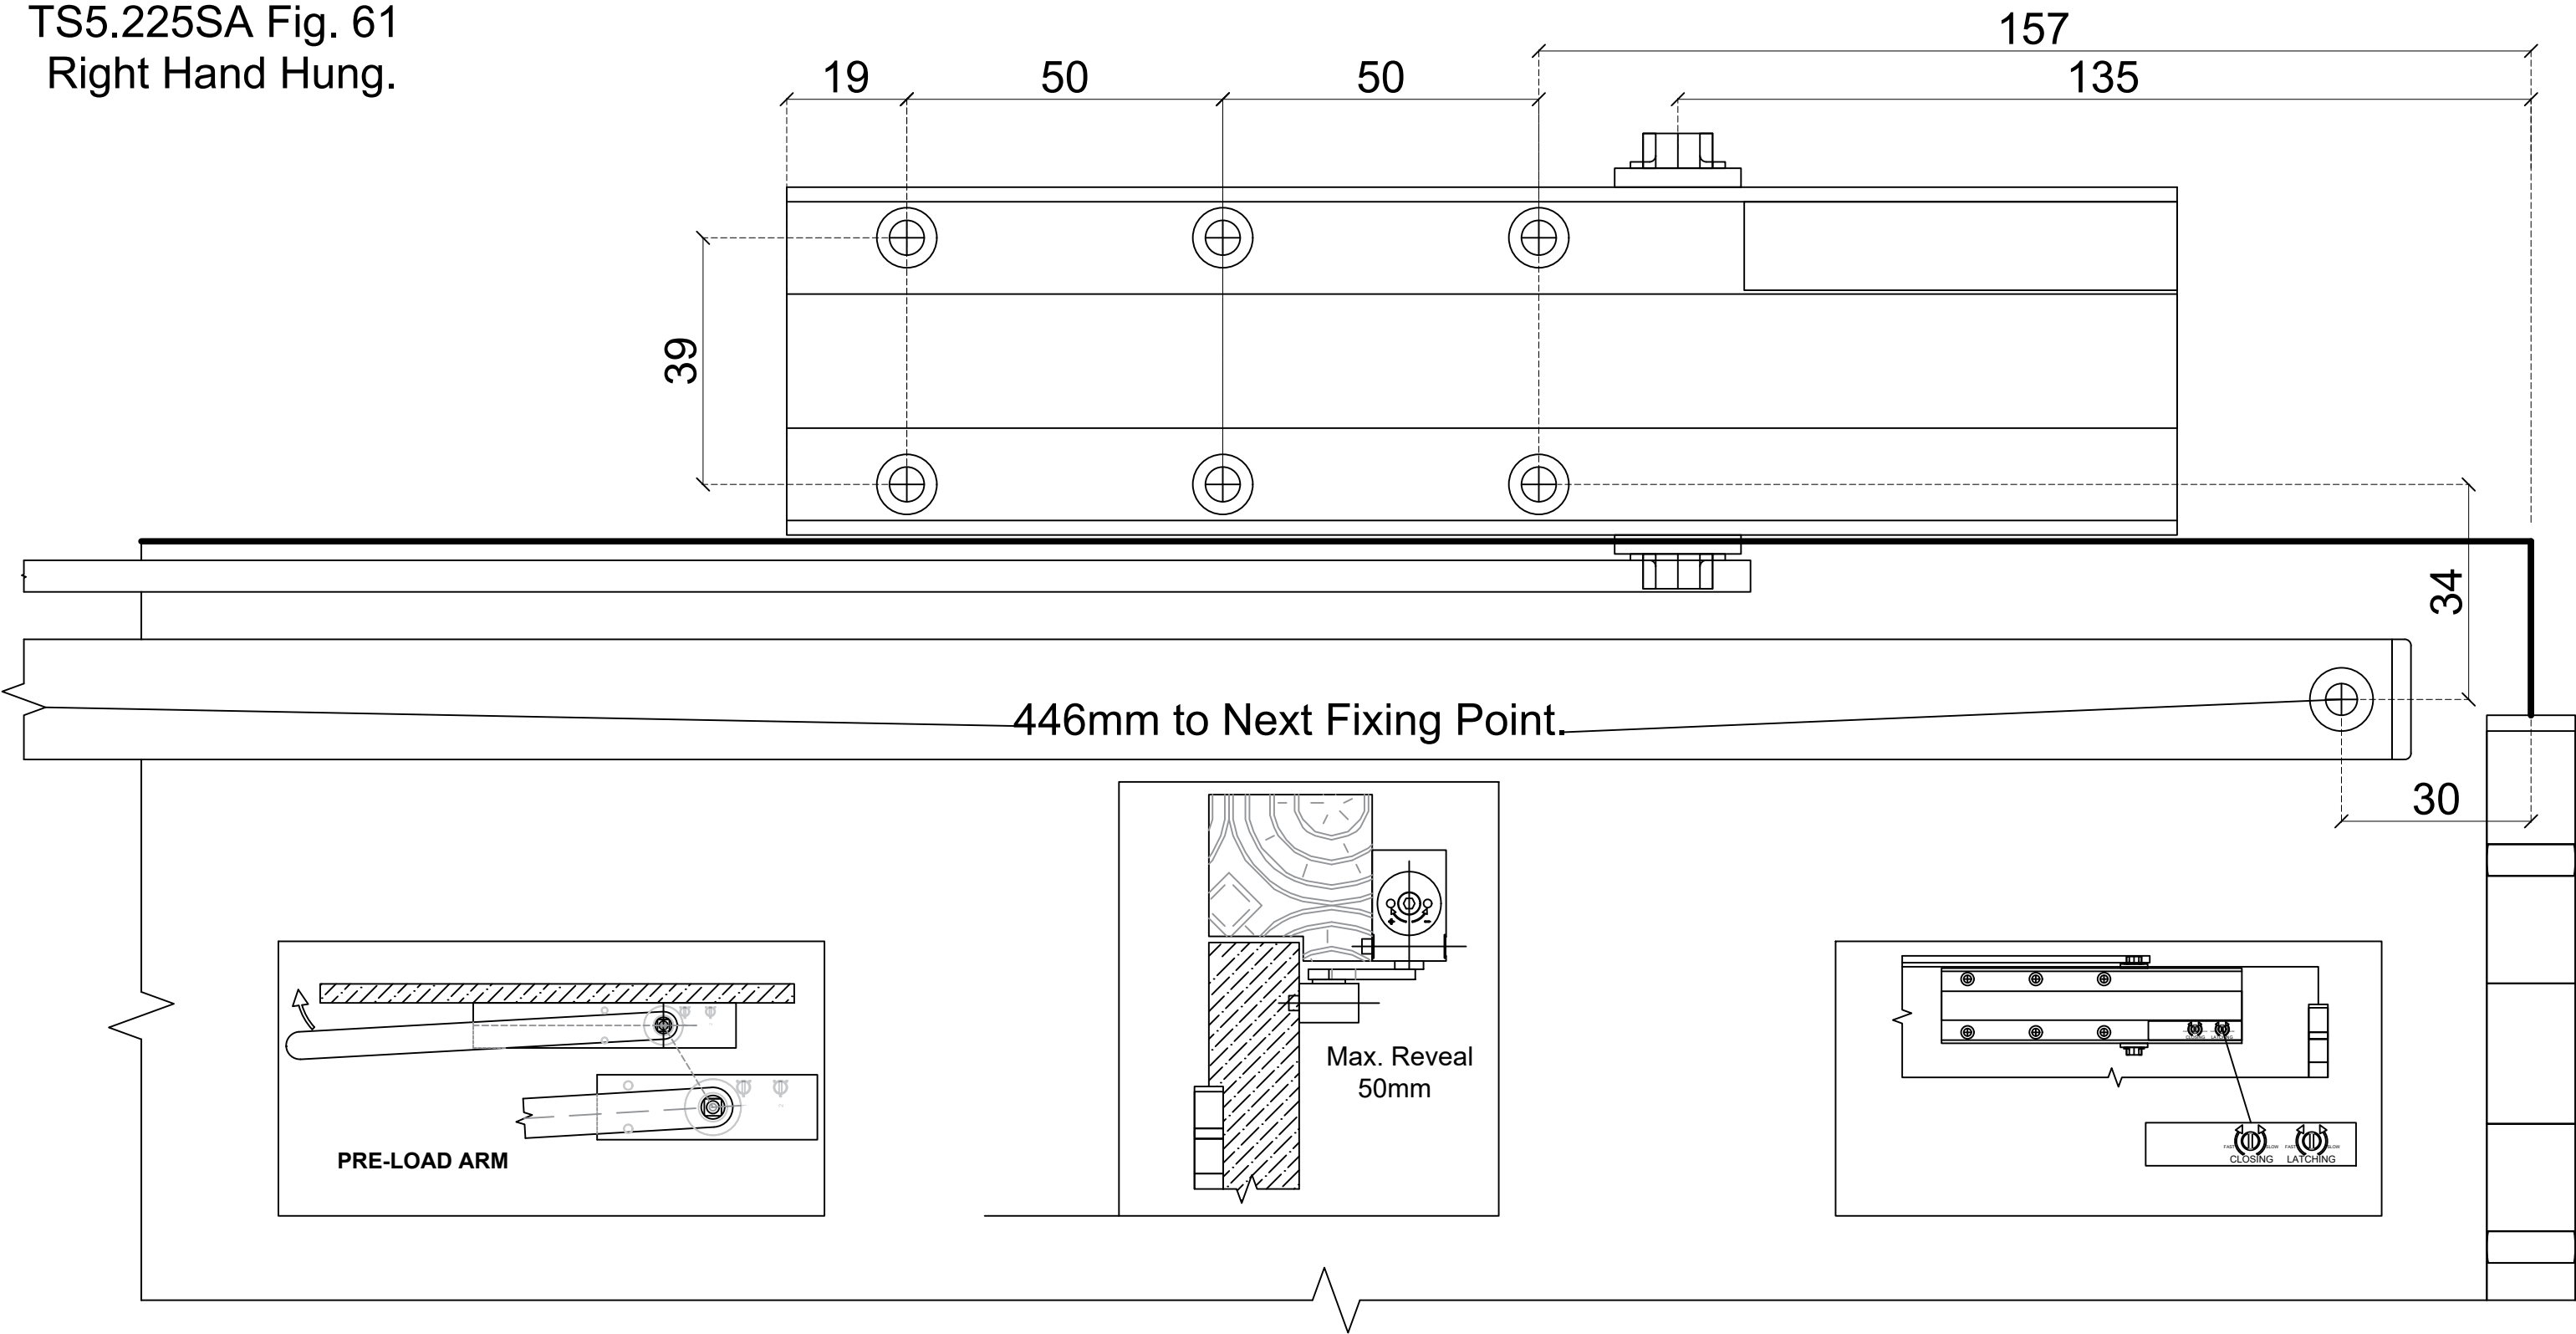

2-4 Model		
N° of Turns	Direction	Size
4	-	2
0	*	3
6	+	4

EN1154		
Door Closer Power Size	Recommended Door Leaf Width Max mm	Test Door Mass (Kg)
1	750mm	20 Kg
2	850mm	40 Kg
3	950mm	60 Kg
4	1100mm	80 Kg
5	1250mm	100 Kg
6	1400mm	120 Kg

 1121-CPR-AD5341	Boss Door Controls Ltd 3 & 4 Rutherford Square Brucefield Industry Park LIVINGSTON, West Lothian EH54 9BU, United Kingdom	BOSS TS5.225SA  2017
	FIG 61 EN 1154:1996+A1:2002/2006	3 8 $\frac{2}{3}$ 1 1 3

TS5.225SA Fig. 61  
Right Hand Hung.

2-4 Model		
N° of Turns	Direction	Size
4	-	2
0	*	3
6	+	4

EN1154		
Door Closer Power Size	Recommended Door Leaf Width Max mm	Test Door Mass (Kg)
1	750mm	20 Kg
2	850mm	40 Kg
3	950mm	60 Kg
4	1100mm	80 Kg
5	1250mm	100 Kg
6	1400mm	120 Kg

	Boss Door Controls Ltd 3 & 4 Rutherford Square Brucefield Industry Park LIVINGSTON, West Lothian EH54 9BU, United Kingdom	BOSS TS5.225SA					
		2017					
1121-CPR-AD5341	FIG 61 EN 1154:1996+A1:2002/2006	3	8	2/3	1	1	3