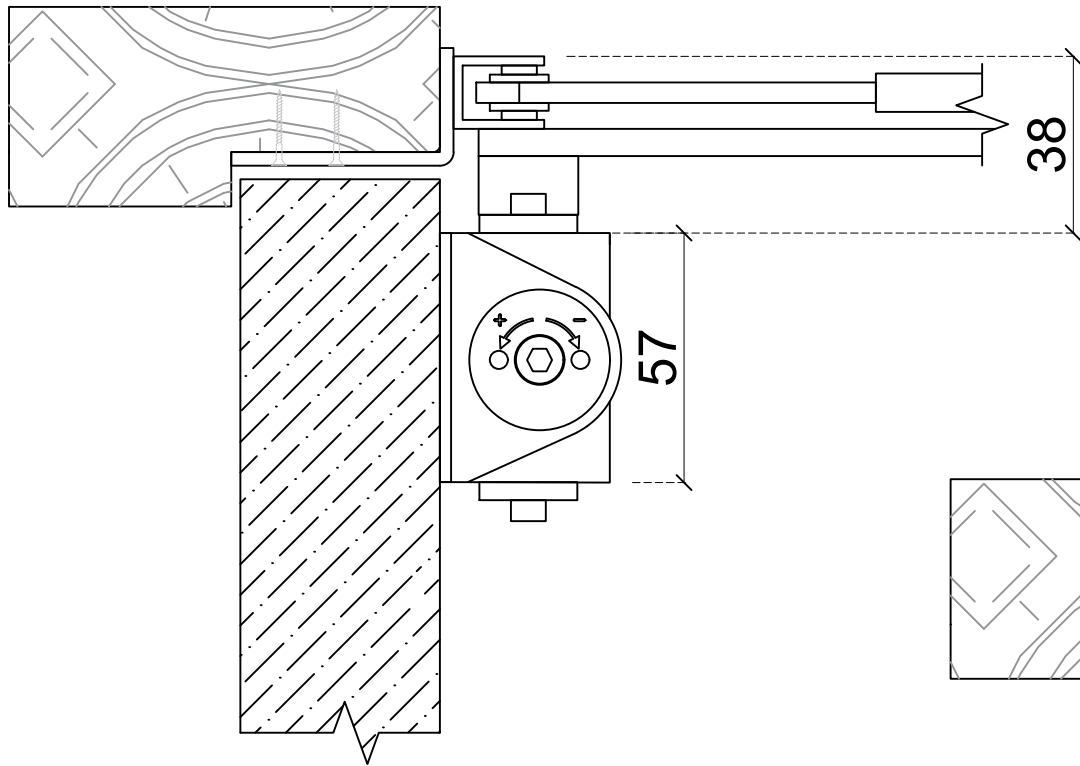

Pull Open with Soffit Bracket

TS5.224V

Pull Open with Ear Bracket

Push Open with
Rebated Over Panel
Bracket

Transom Mount
Push Open

Push Open with
Parallel Arm Bracket