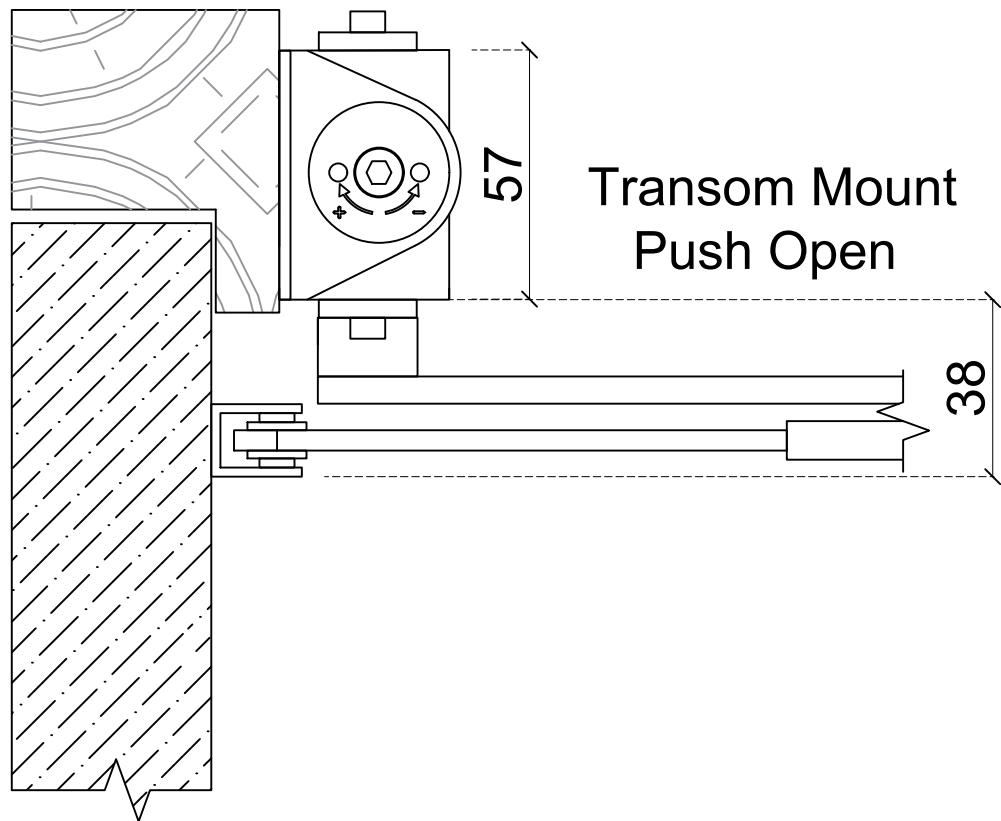

Pull Open with Soffit Bracket

TS5.224V

Pull Open with Ear Bracket

Push Open with
Rebated Over Panel
Bracket

Transom Mount
Push Open

Push Open with
Parallel Arm Bracket