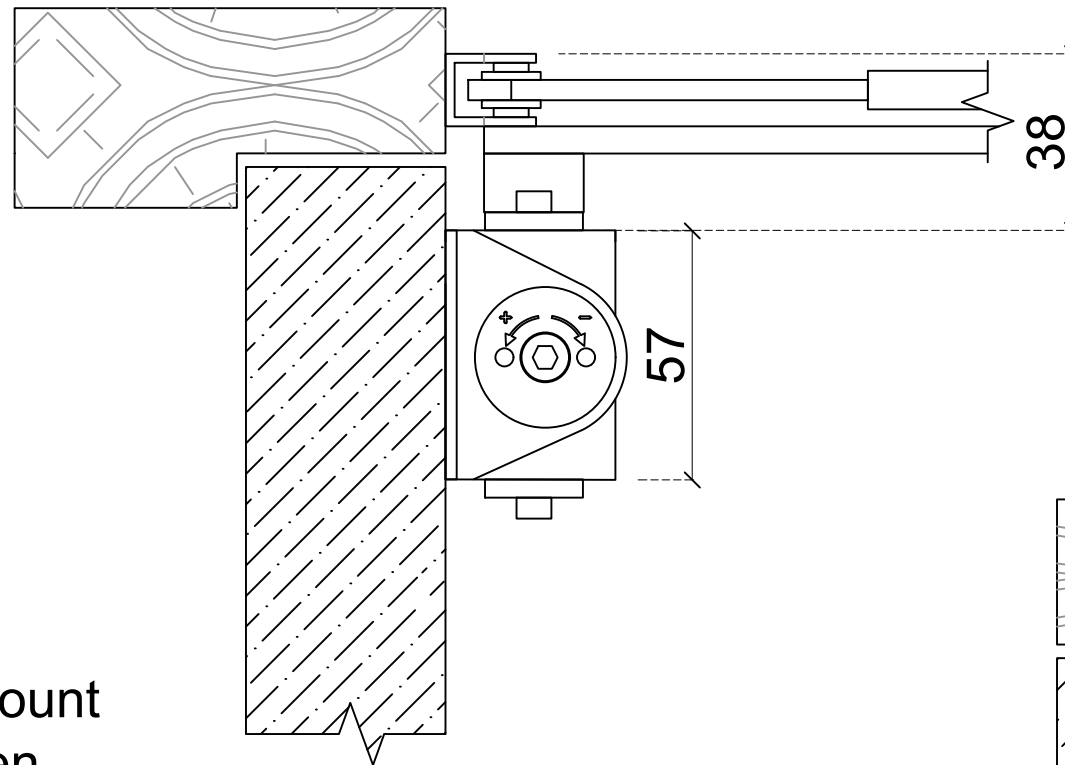

Pull Open with Soffit Bracket

TS5.224V

Pull Open with Ear Bracket

Push Open with
Rebated Over Panel
Bracket

Transom Mount
Push Open

Push Open with
Parallel Arm Bracket