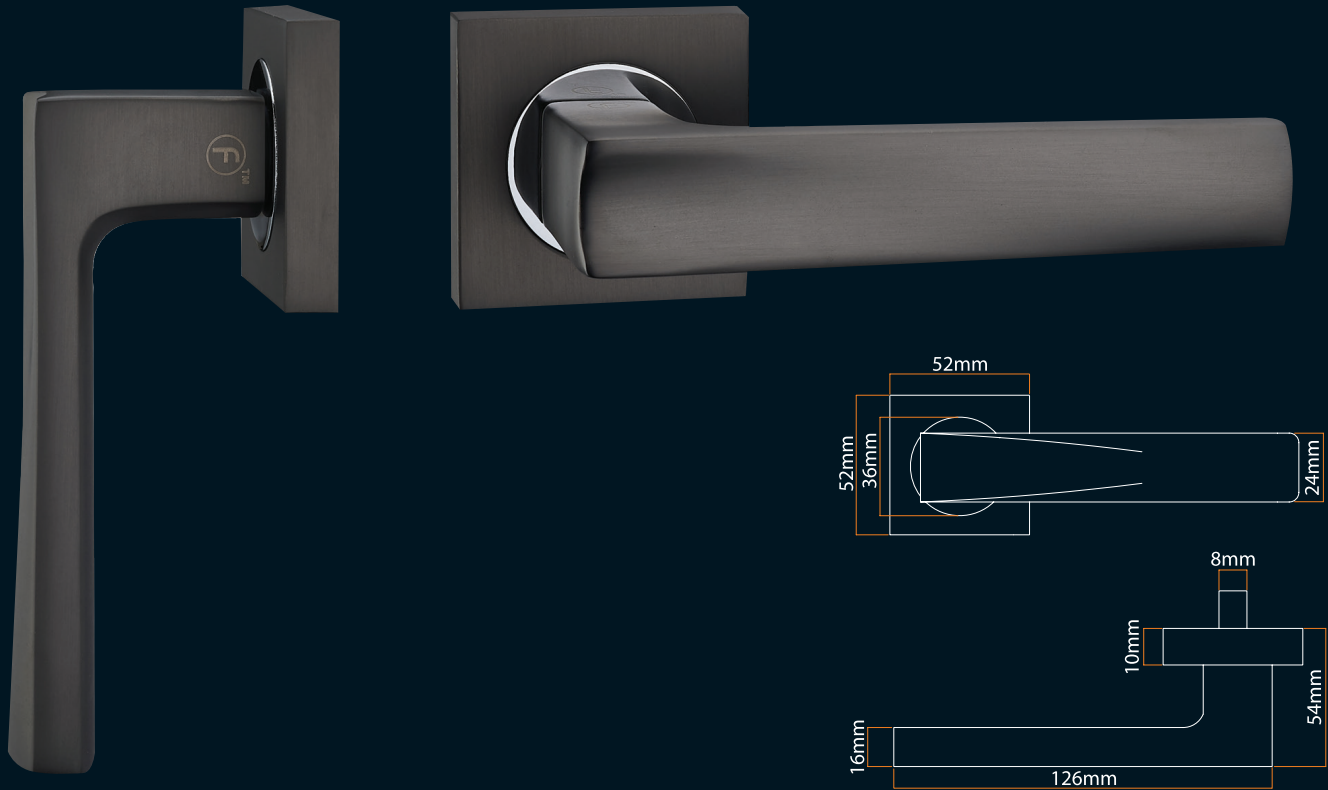

EVERY FORTESSA LEVER IS MANUFACTURED AND FINISHED TO THE HIGHEST STANDARDS AND HAND CHECKED FOR QUALITY. THE RANGE IS SUPPORTED BY THE FORTESSA 10 YEAR OPERATIONAL GUARANTEE.

EXCEPTIONALLY HIGH QUALITY MATERIALS
EXCEPTIONALLY HIGH QUALITY MATERIALS

GRAVITY	3
OMEGA	4
POLARIS	5
SPECTRE	6
VADAR	7
VULCAN	8
THUMB TURNS	9
ESCUTCHEONS	9

GRAVITY

PRODUCT REF: **FGOGRA-GMG**

•

GUN METAL GREY & POLISHED CHROME

OMEGA

PRODUCT REF: FGOOME-GMG

GUN METAL GREY & POLISHED CHROME

FGWCSTT-GMG

FGSEESC-GMG

FGSEESC-GMG

GUN METAL GREY & POLISHED CHROME

Finish	Gun Metal Grey & Polished Chrome
Door Thickness	35mm – 50mm
Spindle Size	99mm x 8mm
Angle of Rotation	0° 50°
Rotational Torque	20Nm
Axial Load	300N
Options	Larger bolt through fittings available on request for greater door thickness
Specification	Internal residential use
Durability	100,000 cycles
Type of Operation	Spring Loaded