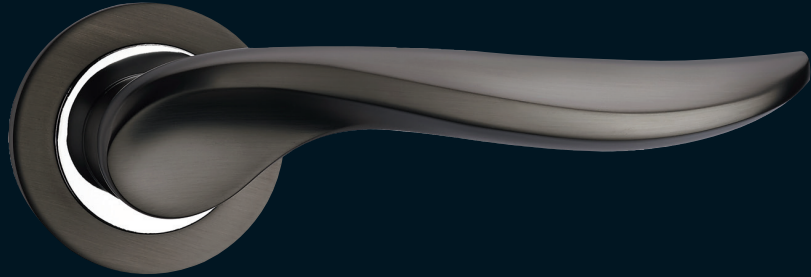

GRAVITY	3
OMEGA	4
POLARIS	5
SPECTRE	6
VADAR	7
VULCAN	8
THUMB TURNS	9
ESCUTCHEONS	9

GRAVITY

PRODUCT REF: **FGOGRA-GMG**

•

GUN METAL GREY & POLISHED CHROME

OMEGA

PRODUCT REF: FGOOME-GMG

GUN METAL GREY & POLISHED CHROME

POLARIS

PRODUCT REF: FGOPOL-GMG

GUN METAL GREY & POLISHED CHROME

SPECTRE

PRODUCT REF: FGOSPE-GMG

GUN METAL GREY & POLISHED CHROME

VADAR

PRODUCT REF: FGOVAD-GMG

GUN METAL GREY & POLISHED CHROME

VULCAN

PRODUCT REF: FGOVUL-GMG

GUN METAL GREY & POLISHED CHROME

THUMB TURNS & ESCUTCHEONS

FGWCTT-GMG

FGESC-GMG

FGEEESC-GMG

FGWCSTT-GMG

FGSEESC-GMG

FGSEESC-GMG

GUN METAL GREY & POLISHED CHROME

Finish	Gun Metal Grey & Polished Chrome
Door Thickness	35mm – 50mm
Spindle Size	99mm x 8mm
Angle of Rotation	0° 50°
Rotational Torque	20Nm
Axial Load	300N
Options	Larger bolt through fittings available on request for greater door thickness
Specification	Internal residential use
Durability	100,000 cycles
Type of Operation	Spring Loaded