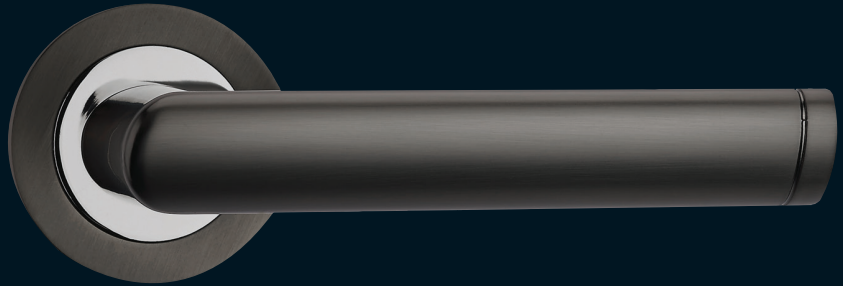

GRAVITY	3
OMEGA	4
POLARIS	5
SPECTRE	6
VADAR	7
VULCAN	8
THUMB TURNS	9
ESCUTCHEONS	9

GRAVITY

PRODUCT REF: **FGOGRA-GMG**

•

GUN METAL GREY & POLISHED CHROME

OMEGA

PRODUCT REF: FGOOME-GMG

GUN METAL GREY & POLISHED CHROME

POLARIS

PRODUCT REF: FGOPOL-GMG

GUN METAL GREY & POLISHED CHROME

SPECTRE

PRODUCT REF: FGOSPE-GMG

GUN METAL GREY & POLISHED CHROME

VADAR

PRODUCT REF: FGOVAD-GMG

GUN METAL GREY & POLISHED CHROME

VULCAN

PRODUCT REF: FGOVUL-GMG

GUN METAL GREY & POLISHED CHROME

THUMB TURNS & ESCUTCHEONS

FGWCTT-GMG

FGESC-GMG

FGEEESC-GMG