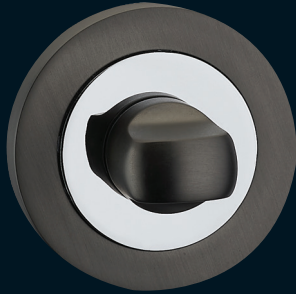

POLARIS

PRODUCT REF: FGOPOL-GMG

GUN METAL GREY & POLISHED CHROME

SPECTRE

PRODUCT REF: FGOSPE-GMG

GUN METAL GREY & POLISHED CHROME

VADAR

PRODUCT REF: FGOVAD-GMG

GUN METAL GREY & POLISHED CHROME

VULCAN

PRODUCT REF: FGOVUL-GMG

GUN METAL GREY & POLISHED CHROME

THUMB TURNS & ESCUTCHEONS

FGWCTT-GMG

FGESC-GMG

FGEEESC-GMG

FGWCSTT-GMG

FGSEESC-GMG

FGSEESC-GMG

GUN METAL GREY & POLISHED CHROME

Finish	Gun Metal Grey & Polished Chrome
Door Thickness	35mm – 50mm
Spindle Size	99mm x 8mm
Angle of Rotation	0° 50°
Rotational Torque	20Nm
Axial Load	300N
Options	Larger bolt through fittings available on request for greater door thickness
Specification	Internal residential use
Durability	100,000 cycles
Type of Operation	Spring Loaded