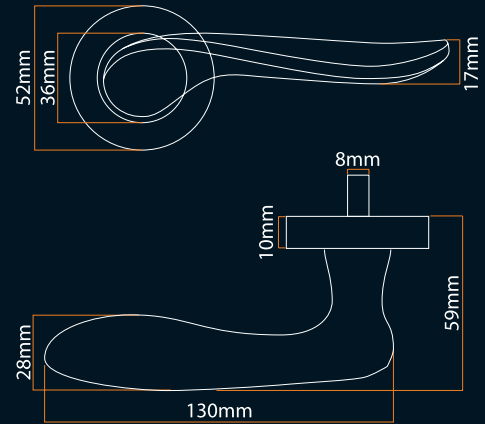

VULCAN

PRODUCT REF: FGOVUL-GMG

GUN METAL GREY & POLISHED CHROME