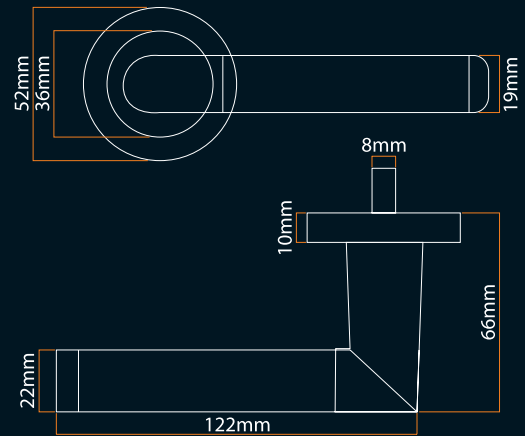

SPECTRE

PRODUCT REF: FGOSPE-GMG

GUN METAL GREY & POLISHED CHROME