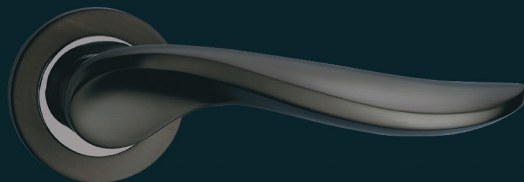

POLARIS

PRODUCT REF: FGOPOL-GMG

GUN METAL GREY & POLISHED CHROME

SPECTRE

PRODUCT REF: FGOSPE-GMG

GUN METAL GREY & POLISHED CHROME

VADAR

PRODUCT REF: FGOVAD-GMG

GUN METAL GREY & POLISHED CHROME

VULCAN

PRODUCT REF: FGOVUL-GMG

GUN METAL GREY & POLISHED CHROME

THUMB TURNS & ESCUTCHEONS

FGWCTT-GMG

FGESC-GMG

FGEEESC-GMG

FGWCSTT-GMG

FGSEESC-GMG

FGSEESC-GMG

GUN METAL GREY & POLISHED CHROME

Finish	Gun Metal Grey & Polished Chrome
Door Thickness	35mm – 50mm
Spindle Size	99mm x 8mm
Angle of Rotation	0° 50°
Rotational Torque	20Nm
Axial Load	300N
Options	Larger bolt through fittings available on request for greater door thickness
Specification	Internal residential use
Durability	100,000 cycles
Type of Operation	Spring Loaded