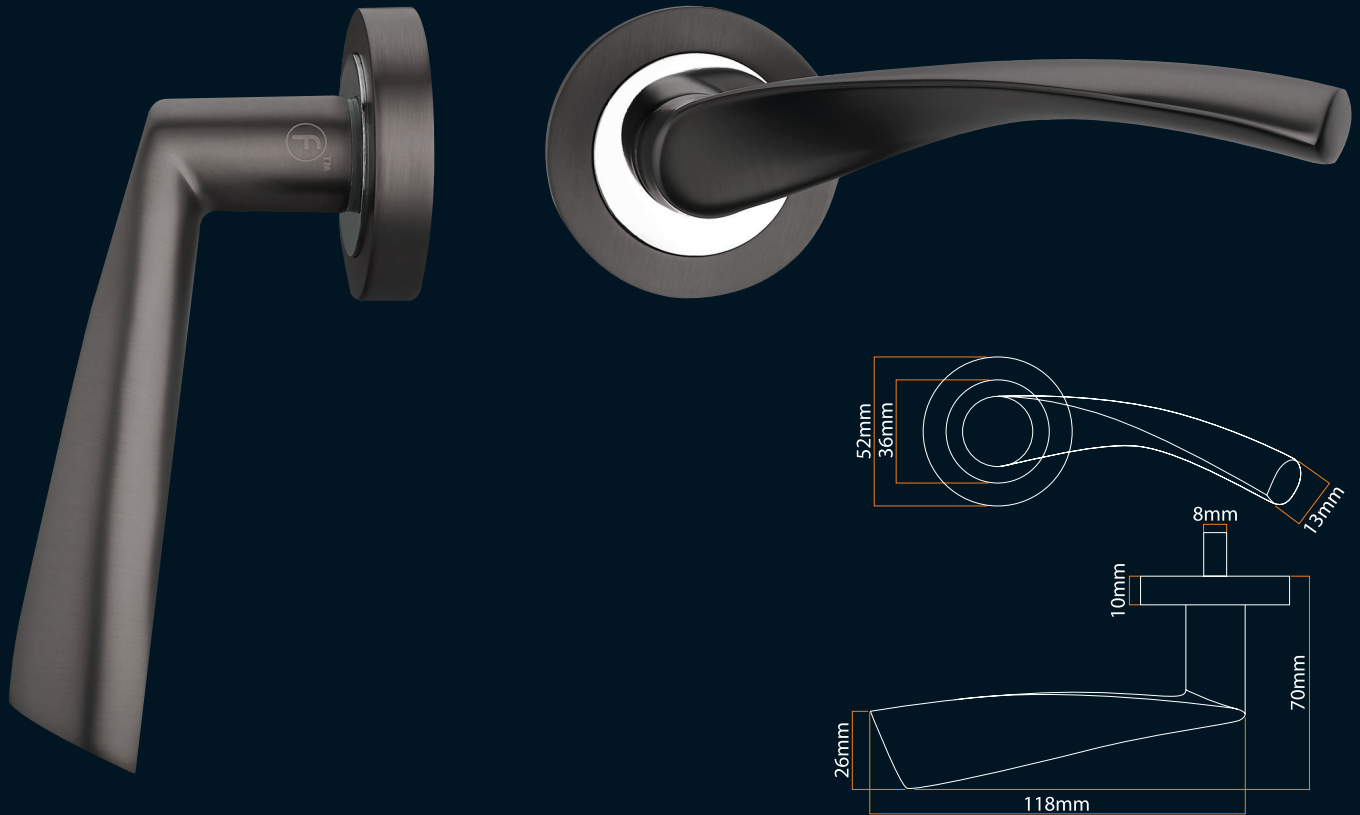

POLARIS

PRODUCT REF: FGOPOL-GMG

GUN METAL GREY & POLISHED CHROME

SPECTRE

PRODUCT REF: FGOSPE-GMG

GUN METAL GREY & POLISHED CHROME

VADAR

PRODUCT REF: FGOVAD-GMG

GUN METAL GREY & POLISHED CHROME

VULCAN

PRODUCT REF: FGOVUL-GMG

GUN METAL GREY & POLISHED CHROME

THUMB TURNS & ESCUTCHEONS

FGWCTT-GMG

FGESC-GMG

FGEEESC-GMG

FGWCSTT-GMG

FGSEESC-GMG

FGSEESC-GMG

GUN METAL GREY & POLISHED CHROME

Finish	Gun Metal Grey & Polished Chrome
Door Thickness	35mm – 50mm
Spindle Size	99mm x 8mm
Angle of Rotation	0° 50°
Rotational Torque	20Nm
Axial Load	300N
Options	Larger bolt through fittings available on request for greater door thickness
Specification	Internal residential use
Durability	100,000 cycles
Type of Operation	Spring Loaded