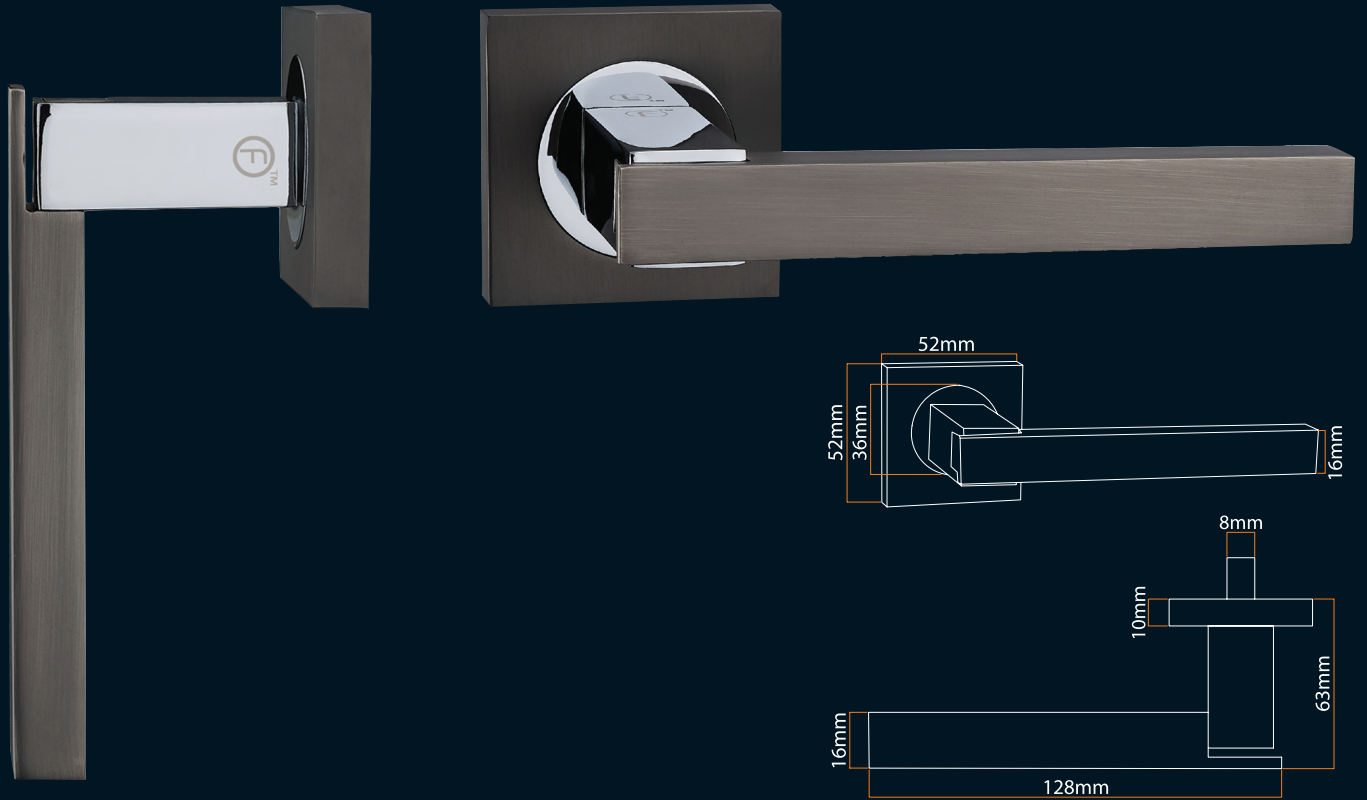

GRAVITY

PRODUCT REF: **FGOGRA-GMG**

•

GUN METAL GREY & POLISHED CHROME