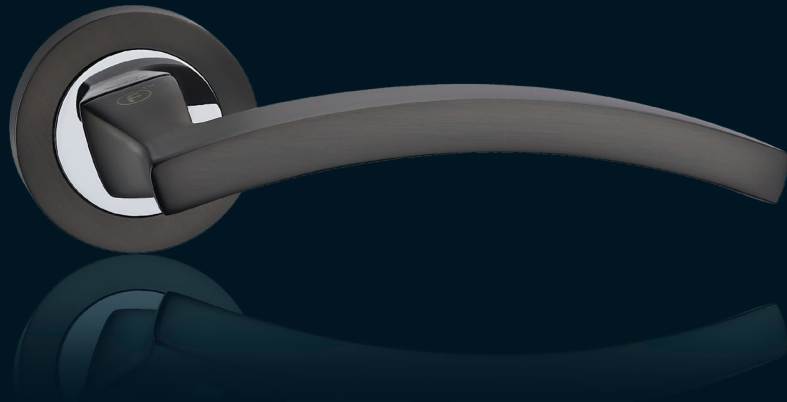

G O T H A M

A Limited Edition by  Fortessa™

EMBRACE YOUR DARK SIDE EMBRACE YOUR DARK SIDE

OUR NEW GOTHAM COLLECTION IS A SPECIAL EDITION RANGE BY FORTESSA. THE COLLECTION REFLECTS OUR PASSION FOR POWERFUL DESIGN AND ENDURING STYLES. INSPIRED BY THE SPIRIT OF EXCELLENCE THE GOTHAM COLLECTION IS DISTRIBUTED EXCLUSIVELY BY BOSS DOOR CONTROLS, AS PART OF THE FORTESSA PORTFOLIO OF HIGHLY SPECIFIED PRODUCTS. THE COLLECTION IS AVAILABLE IN THE UK ONLY THROUGH SPECIALIST STOCKISTS.

EVERY FORTESSA LEVER IS MANUFACTURED AND FINISHED TO THE HIGHEST STANDARDS AND HAND CHECKED FOR QUALITY. THE RANGE IS SUPPORTED BY THE FORTESSA 10 YEAR OPERATIONAL GUARANTEE.

EXCEPTIONALLY HIGH QUALITY MATERIALS
EXCEPTIONALLY HIGH QUALITY MATERIALS

GRAVITY	3
OMEGA	4
POLARIS	5
SPECTRE	6
VADAR	7
VULCAN	8
THUMB TURNS	9
ESCUTCHEONS	9

GRAVITY

PRODUCT REF: **FGOGRA-GMG**

•

GUN METAL GREY & POLISHED CHROME

OMEGA

PRODUCT REF: FGOOME-GMG

GUN METAL GREY & POLISHED CHROME

GUN METAL GREY & POLISHED CHROME

VULCAN

PRODUCT REF: FGOVUL-GMG

GUN METAL GREY & POLISHED CHROME

THUMB TURNS & ESCUTCHEONS

FGWCTT-GMG

FGESC-GMG

FGEEESC-GMG